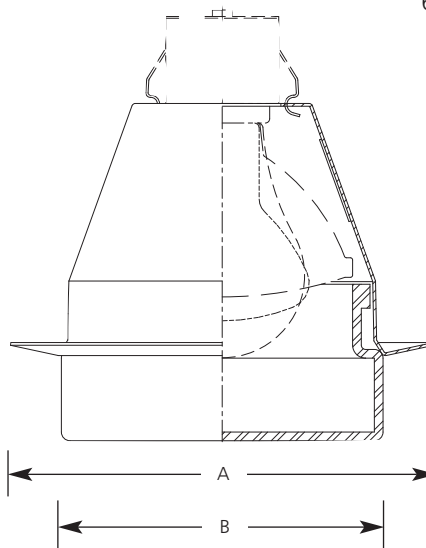

Type _____
 -60
 P8109

Catalog No.	Finish	Dimensions (Inches)	
		A	B
P8109	White Glass, Metallic Flange -60	6-1/8	4-5/8

Lamp Wattage Housing	IC	Non-IC
P84-AT	30R20	30P20
P184-TG	30R20	30R20
P85-TG	N/A	60A19, 75w PAR30
P85-AT	40A19, 50w PAR30	40A19, 50w PAR30
P85-FB	N/A	40A19, 50w PAR30

Specifications:

Flange

- Bright White metal flange
- No light leaks around trim flange
- Covers irregular ceiling openings
- Powder coated

Trim

- Positive upward spring action forces trim to fit snugly against the ceiling
- Socket mounts to trim for optimum performance and consistent lamp position
- Full aluminum interior reflector

Lens

- Drop opal glass
- Twists and locks into reflector for easy lamp access

Labels

- UL-CUL wet location listed