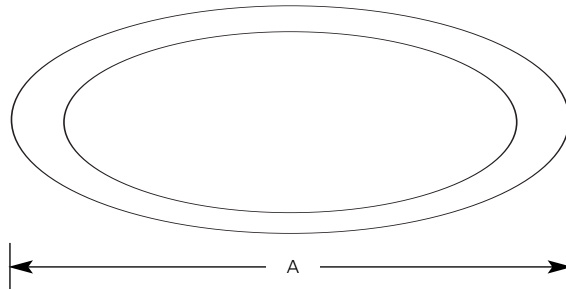

Compact Fluorescent

**6" Alzak Cone
Single Horizontal Lamp
Non-IC**

Recessed

Type _____
-16
P8093

Catalog No.	Finish	Dimensions (Inches)
	Textured Matte	
P8093	-16	A 7-1/2

Lamp Wattage

Housing	Non-IC
P60-FB	26 or 32w 4-pin Triple-tube CF

Specifications:

Flange

- White powder coated cast aluminum
- No light leaks around trim flange
- Covers irregular ceiling openings

Reflector

- One piece aluminum
- Textured matte finish
- Single spring action forces the reflector/trim assembly to fit snugly against the ceiling
- Socket mounts to reflector horizontally for optimum performance and consistent lamp position