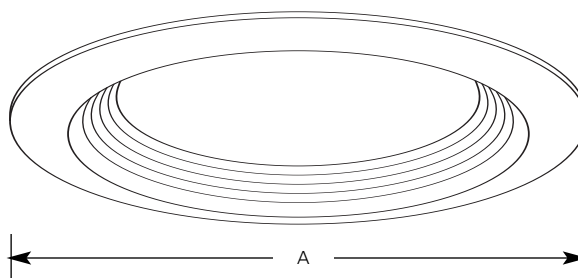

Compact Fluorescent

**6" Baffled  
Single Horizontal Lamp  
Non-IC**

**Recessed**

Type \_\_\_\_\_  
 -28 -31  
 P8092

Catalog No.	Finish		Dimensions (Inches)
	White	Black	A
P8092	-28	-31	7-1/2

**Lamp Wattage**

Housing	Non-IC
P60-FB	26 or 32w 4-pin Triple-tube CF

**Specifications:**

Flange

- White powder coated cast aluminum
- No light leaks around trim flange
- Covers irregular ceiling openings

Baffle

- Die cast aluminum white or black baffle