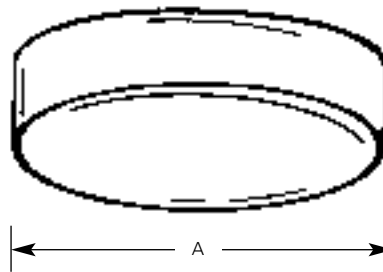

Compact Fluorescent

**6" Dropped Opal Shower Light  
Single Horizontal Lamp  
Non-IC**

**Recessed**

Type \_\_\_\_\_  
-60  
P8083

Catalog No.	Finish	Dimensions (Inches)
	White Polycarbonate	
P8083	-60	A

**Lamp Wattage**

Housing	Non-IC
P60-FB	26w 4-pin Triple-tube CF

**Specifications:**

Flange

- None

Lens

- Pan style polycarbonate diffuser

Reflector Assembly

- One piece aluminum
- Single spring action forces the reflector/trim assembly to fit snugly against the ceiling
- Socket mounts to reflector horizontally for optimum performance and consistent lamp position

Lamp Socket

- Injection molded socket (GX24q-3 base)
- Socket included in housing, snaps into reflector assembly

Lamp Socket

- UL-CUL wet location and through wiring listed

Progress Lighting  
Post Office Box 5704  
Spartanburg, South Carolina  
29304-5704