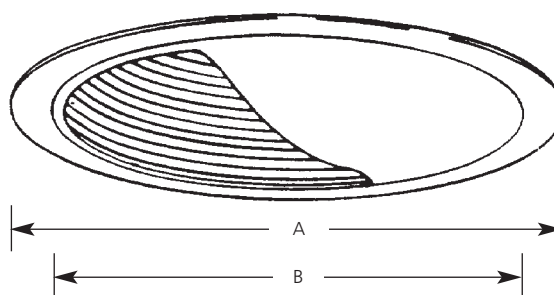

Type \_\_\_\_\_  
-31  
P8054

Catalog No.	Finish	Lamping	Dimensions (Inches)	
	Black		A	B
P8054	-31	see below	7-3/4	5

**Lamp Wattage**

Housing	IC	Non-IC
P83-AT	13w 4-pin Quad/Triple-tube CF	13w 4-pin Quad/Triple-tube CF
P83-ICAT	13w 4-pin Quad/Triple-tube CF	13w 4-pin Quad/Triple-tube CF
P88-ICAT	18w 4-pin Quad/Triple-tube CF	18w 4-pin Quad/Triple-tube CF
P183-EB	13w 4-pin Triple-tube CF	13w 4-pin Triple-tube CF
P83-26ICAT	26w 4-pin Triple-tube CF	26w 4-pin Triple-tube CF
P62-FB	N/A	26 or 32w 4-pin Triple-tube CF

Lamps

- Maximum overall length of lamp cannot exceed 5.5" (5-1/2")
- Available are: GE-F26TBX, Phillips PLT26, Sylvania CF26 or 32DT, or Progress 7808-01 (26w)

Labels

- UL-CUL damp location listed