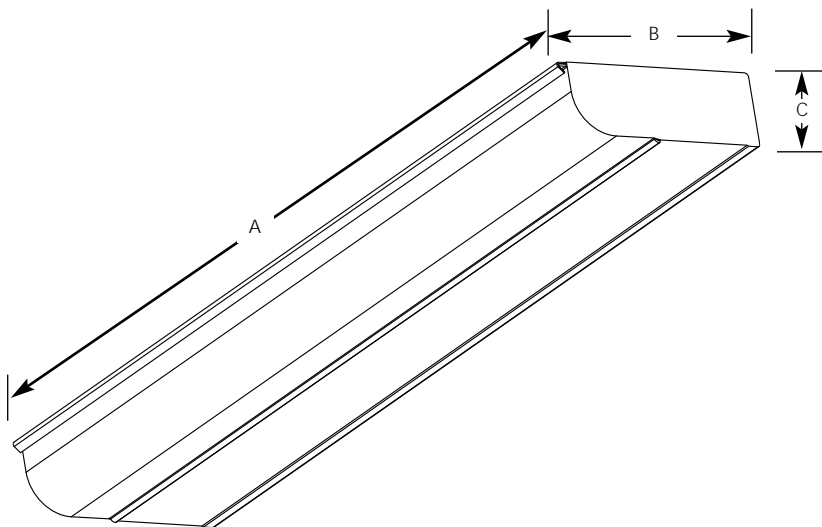

Type _____

P7201

Catalog No.	Finish White	With Lamp	Lamping	Dimensions (Inches)		
				A	B	C
P7201	-30WB	Yes	1-F15w T8	18-1/4	1-3/8	4

Specifications:

General

- Ideal for closets and utility applications where high efficacy lighting and covered lamp is required
- Post painted baked enamel white metal chassis
- Smooth, white acrylic diffuser snaps into place
- Tool-free maintenance
- High efficacy 15W T8 lamp included
- Pull chain switch

Mounting

- Universal keyhole slot pattern accommodates mounting to wall box in various orientations
- Keyhole slots on 8-7/8" spacing located on bottom

Electrical

- 120V NPF magnetic ballast
- 1/2" knock outs located at ends (1 each), back (3), and bottom (2)