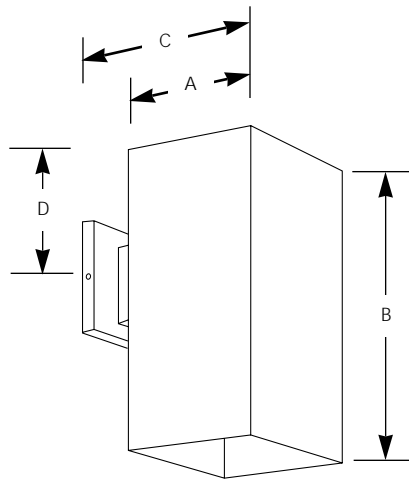

Type _____
 -20 -30 -31
 P5643

Catalog No.	Finish			Lamping	Dimensions (Inches)			
	Bronze	White	Black		A	B	C	D
P5643	-20	-30	-31	1-250w QPAR38, 150w BR40	6	12	8-7/8	4-1/2

Specifications:

General

- Extruded aluminum .125" wall thickness one piece square cylinder
- Top sealed for complete downlighting
- Cast aluminum wall bracket
- Black step baffle accessory available, order P8711-31

Mounting

- Wall mounted
- Covers any standard outlet box
- Cast mounting bracket is 4-1/2" square
- Outlet mounting bracket supplied permitting attachment of unit to wall with one almost invisible set screw

Options

- Bronze finish - specify "20" suffix
- White finish - specify "30" suffix
- Black finish - specify "30" suffix

Electrical

- Medium base porcelain nickel plated brass screw shell socket

Labeling

- UL-CUL wet location listed