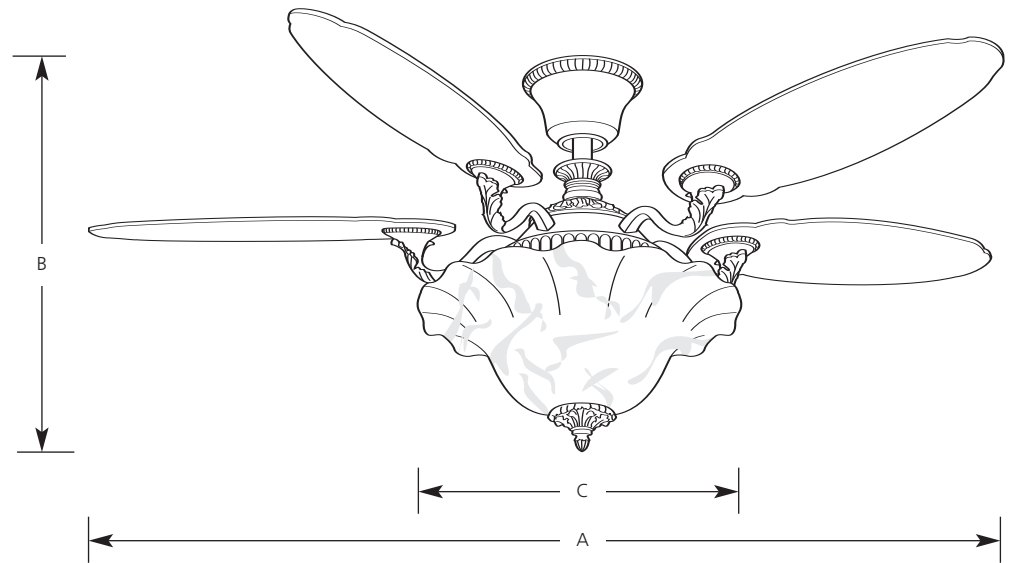

Type \_\_\_\_\_  
-02  
P2519

Catalog No.	Finish Golden Brandy	Dimensions (Inches)		
		A	B	C
P2519	-02	54	23-1/4	17-1/2
<b>Blades</b>				
Side 1	Italian Walnut			

**Specifications:**

General

- Limited lifetime warranty
- Full function remote control (with batteries) included
  - Full range dimming
  - Three speed fan operation
  - Reverse direction control

Blades

- Five blades
- 14 degree pitch
- Plywood construction

Motor

- Triple capacitor speed control
- 188mm dia x 18mm high

Light Kit

- Venetian marble glass bowl
- Acanthus leaf details
- Utilizes (2) 60-watt candelabra based lamps.

Mounting

- Ceiling mounted on downrod.
- A 3/4" x 8" downrod is included. Longer accessory downrods can be ordered separately
- Standard canopy designed for sloped ceilings up to 45 degrees (12:12 ceiling pitch)
- Canopy covers standard recessed 4" octagonal outlet box. Note: An outlet box assembly designed for fan installation is required (not included)
- Mounting hardware is included