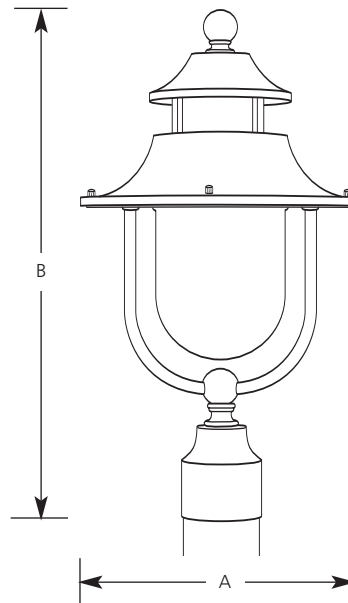

Type _____
 -50STR -71STR
 P5480

| Catalog No. | Finish | | Lamping | Dimensions (Inches) | |
|-------------|----------------|-------------|-------------------|---------------------|--------|
| | Golden Baroque | Gilded Iron | | A | B |
| P5480 | -50STR | -71STR | 1-26/32w Quad CFL | 11 | 20-3/8 |

Specifications:

General

- Etched water glass screws in place
- Uplight glow through top glass
- Hand painted finish
- Aluminum construction
- Matching wall unit available
- Meets Energy Star requirements