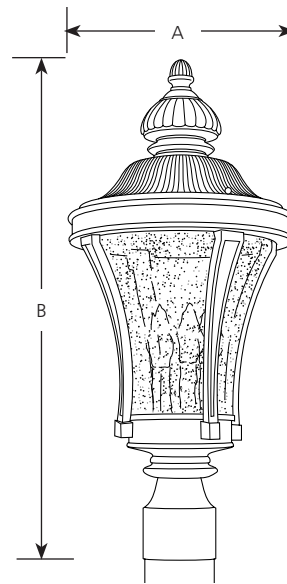

Type _____
 -71 -77
 P5438

Catalog No.	Finish		Lamping	Dimensions (Inches)	
	Gilded Iron	Forged Bronze		A	B
P5438	-71	-77	3 (c) 60w	10	22-1/2

Specifications:

General

- Cast Aluminum decorative roof
- Water seeded glass
- Hand painted finish
- Matching wall and pendant units available

Electrical

- Prewired
- Candelabra based sockets

Labeling

- UL-CUL wet location listed

Mounting

- Post top – fitter for 3" post