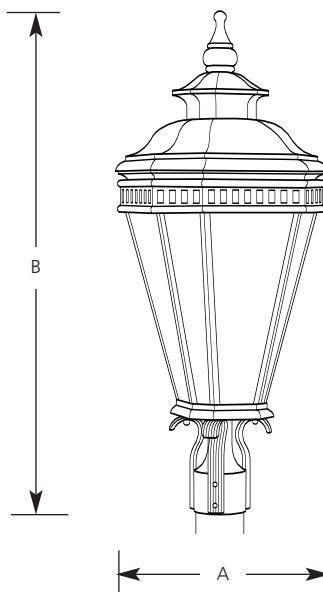

Type \_\_\_\_\_  
 -71STR  
 P5422

Catalog No.	Finish	Lamping	Dimensions (Inches)	
	Gilded		A	B
P5422	Iron	1 26/32/42 Triple CFL	12	31-1/2

**Specifications:**

General

- Opaque Art glass panels
- Hinged door for relamping
- Hand painted finish
- Cast aluminum construction
- Matching wall units available

Mounting

- Post top - fitter for 3" post or pedestal mount

Electrical

- Prewired
- 120/277v electronic HPF ballast accepts 26w, 32w or 42w compact fluorescent triple tube lamp
- Installed photocell for on at night and off at dawn operation
- GX24q3 socket