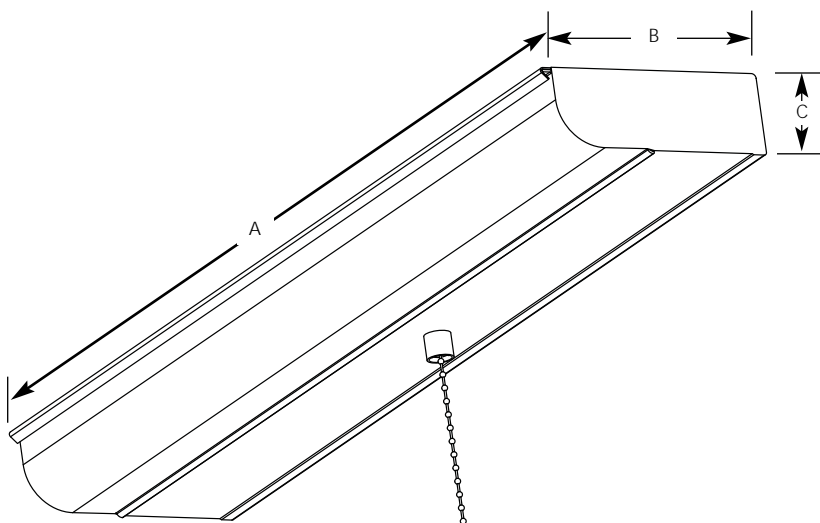

Fluorescent

Standard

Closet Light

White Diffuser with pull chain and lamp

Type \_\_\_\_\_

P7202

Catalog No.	Finish White	With Lamp	Lamping	Dimensions (Inches)		
				A	B	C
P7202	-30WB	Yes	1-F15w T8	18-1/4	1-3/8	4