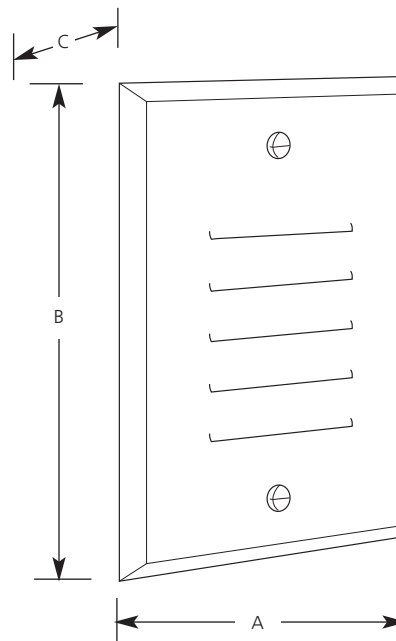

Catalog No.	Finish		Dimensions (Inches)		
	Brushed		A	B	C
	Nickel	White			
P6828	-09	-30	3-1/2	5-1/4	1-3/8

EVERLUME™
LED LIGHTING

Specifications:

Faceplate

- One piece vertical louver
- Contains lamp module
- Brushed Nickel (-09) is plated, White (-30) is powder coated paint
- Steel construction

Lamping

- LED (Light Emitting Diode) Lamp included
- LED module is held in place with two screws and is replaceable
- Consumes 5 watts
- Lumen output 205 lumens (comparable to a 7w CFL or a 25w Inc)
- CRI is 76
- Beam spread 60 degrees
- 3000K color temperature
- 30,000+ hrs life
- Lamp contains no mercury, meets Calif. Title 22

Transformer

- Separate unit that fastens to the wall box
- Compatible with 3-wire low voltage electronic dimmer switches
- 120v input

Mounting

- Vertical mounting on a single gang recessed wallbox
- Either standard metal or plastic wallbox can be used