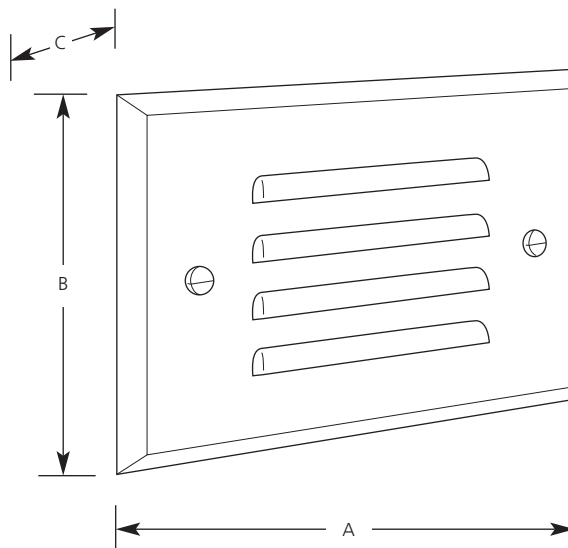

Catalog No.	Finish		Dimensions (Inches)		
	Brushed		A	B	C
	Nickel	White			
P6827	-09	-30	5-1/4	3-1/2	1-3/8

**EVERLUME™**  
LED LIGHTING

**Specifications:**

Faceplate

- One piece horizontal louver
- Contains lamp module
- Brushed Nickel (-09) is plated, White (-30) is powder coated paint
- Steel construction

Lamping

- LED (Light Emitting Diode) Lamp included
- LED module is held in place with two screws and is replaceable
- Consumes 5 watts
- Lumen output 205 lumens (comparable to a 7w CFL or a 25w Inc)
- CRI is 76
- Beam spread 60 degrees
- 3000K color temperature
- 30,000+ hrs life
- Lamp contains no mercury, meets Calif. Title 22

Transformer

- Separate unit that fastens to the wall box
- Compatible with 3-wire low voltage electronic dimmer switches
- 120v input

Mounting

- Horizontal mounting on a single gang recessed wallbox
- Either standard metal or plastic wallbox can be used