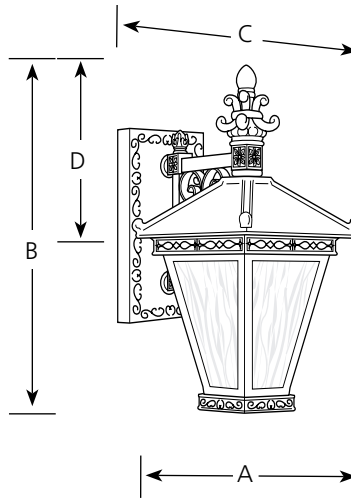

Type _____

-31

P5592

P5592

P5592

Catalog No.	Finish		Dimensions (Inches)			
	Black	Lamping	A	B	C	D
P5592	-31	1 (m) 75w	7-1/8	12-3/8	9-3/4	5-1/2
P5593	-31	2 (c) 60w	10-3/8	24-1/8	14-3/4	15-3/8
P5594	-31	3 (c) 60w	12-7/8	26-1/4	16-3/4	17-1/4

Specifications:

General

- Square tapered design
- Clear ice glass panels
- Scroll supports, and ornate finial and trim
- Cast aluminum construction
- Black painted finish

Mounting

- Wall mount
- Canopy covers a standard recessed 4" octagonal outlet box
- Mounting strap for outlet box included.

Electrical

- Ceramic medium based socket on P5592, phenolic candelabra sockets on the others

- Pre-wired

Labeling

- UL-CUL wet location listed