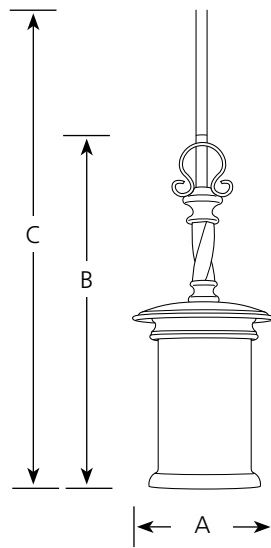

Type _____
 -80 -102 -103
 P5076

Finish					Dimensions (Inches)		
Catalog No.	Forged Black	Roasted Java	Antique Pewter	Lamping	A	B	C
P5076	-80	-102	-103	1 (m) 100w	6-1/4	15-1/4	73

Specifications:

General

- Jasmine glass shade, 4-7/8" dia. x 7-3/4" T, 1-5/8" dia. center hole
- Painted finishes
- 2- 12" and 2- 15" matching stem sections supplied with concealed connectors
- Steel construction
- Companion chandeliers, hall and foyer, wall bracket, close to ceiling, and bath and vanity units

Mounting

- Ceiling stem mounted
- Canopy covers a standard 4" hexagonal outlet box
- Canopy has a hang straight swivel for sloped ceilings
- Mounting strap for outlet box included

Electrical

- Ceramic medium based socket
- Pre-wired