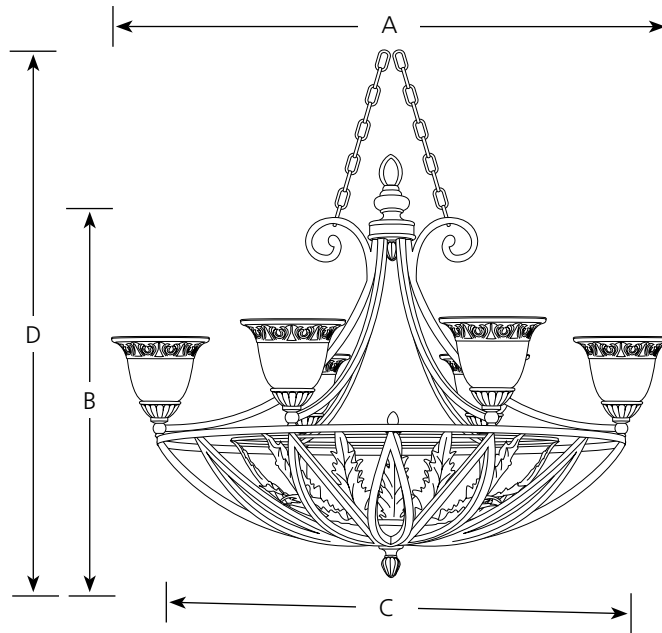

Type _____

-120

P4018

Finish			Dimensions (Inches)			
Catalog No.	Gilded Truffle	Lamping	A	B	C	D
P4018	-120	6 (m) 100w	42	27-3/4	23-3/4	108

Specifications:

General

- Antique seeded etched glass shades, 7-1/2" dia. x 4-7/8" T, 1-5/8" dia. center hole
- Open ironwork basket
- Leaf accents
- This is an oval shaped chandelier
- Six feet of 9 gauge chain supplied
- Painted Gilded Truffle finish
- Steel construction
- Companion chandelier, hall and foyer, pendant, wall bracket, and close to ceiling units

Mounting

- Ceiling chain mounted
- Canopy covers a standard 4" hexagonal outlet box
- Mounting strap for outlet box included

Electrical

- Ceramic medium based sockets
- 15 feet of wire
- Pre-wired

Labeling