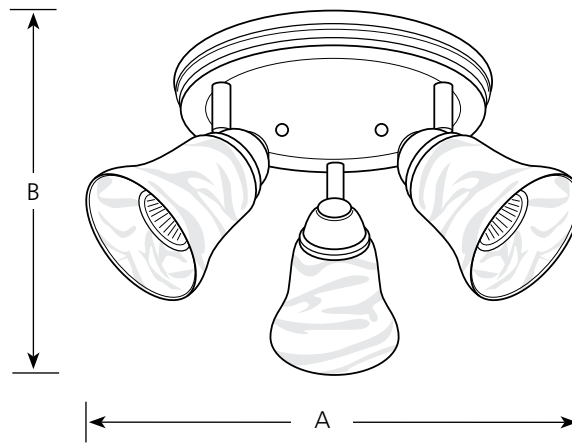

Type _____

-86WB

P2523

Finish

Catalog No.	Burnished Chestnut	Lamping	Dimensions (Inches)	
			A	B
P3856	-86WB	3 MR16 50w (Incl)	11	7

Specifications:

General

- Antique alabaster glass shades, 3-5/8" dia. x 3" T, 1-1/8" dia. center hole
- Adjustable heads
- 120v 50w MR16 lamps included
- Burnished Chestnut (-86) is a painted finish
- Steel construction

Mounting

- Ceiling mounted
- Canopy dimensions: 9" dia. x 1-1/2" T
- Canopy covers a 4" recessed octagonal outlet box

Electrical

- GU10 based socket
- Pre-wired

Labeling

- cCSAus damp location listed