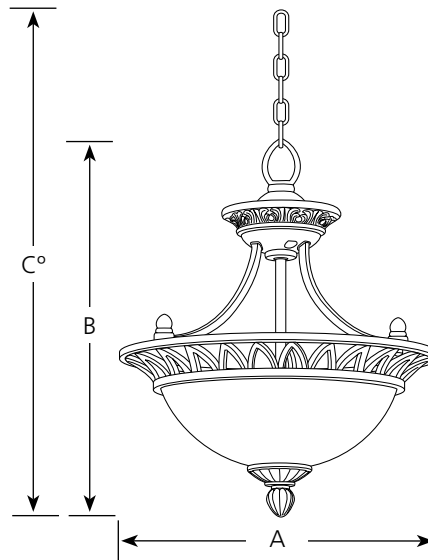

Type _____

-120

P3437

Finish

Dimensions (Inches)

Catalog No.	Gilded Truffle	Lamping	A	B	C
P3437	-120	2 (m) 75w	16	20	95

Specifications:

General

- Antique seeded etched glass bowl, 12" dia. x 4" T
- Open iron work upper trim
- Convertible unit, can be chain or surface (semi-flush) mounted
- Six feet of 9 gauge chain supplied
- Painted Gilded Truffle finish
- Steel construction
- Companion chandelier, hall and foyer, pendant, and wall bracket units

Mounting

- Ceiling chain or surface mounted
- Canopy covers a standard 4" hexagonal outlet box
- Mounting strap for outlet box included

Electrical

- Ceramic medium based sockets
- 15 feet of wire
- Pre-wired