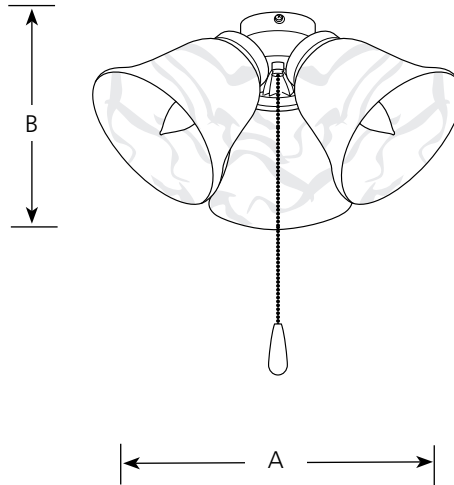

Incandescent

Universal Light Kit
Alabaster Glass Shades

Ceiling Fans

Type _____
-09 -20 -30 -33
P2642

Catalog No.	Finish				Dimensions (Inches)	
	Brushed Nickel	Antique Bronze	White	Cobblestone	A	B
P2642	-09	-20	-30	-33	13-5/8"	7"

Specifications:

General

- Three alabaster glass shades
- 5-3/8" dia. x 4-7/8" ht., 1-5/8" dia. center hole
- Pull chain on Brushed Nickel (-09) is chrome with a maple fob, White (-30) finish is chrome with a white fob, and on the rest are antique brass with a medium oak fob.
- Utilizes three 60w candelabra based lamps
- Brushed Nickel (-09) is a plated finish
- Steel construction

Mounting

- Universal -use with any indoor fan with 1/8" IPS light kit adapter

Electrical

- Three ceramic candelabra based sockets
- Quick connect wiring to fan
- Prewired

Labeling

- UL listed

Progress Lighting
701 Millennium Blvd.
Greenville, South Carolina
29607