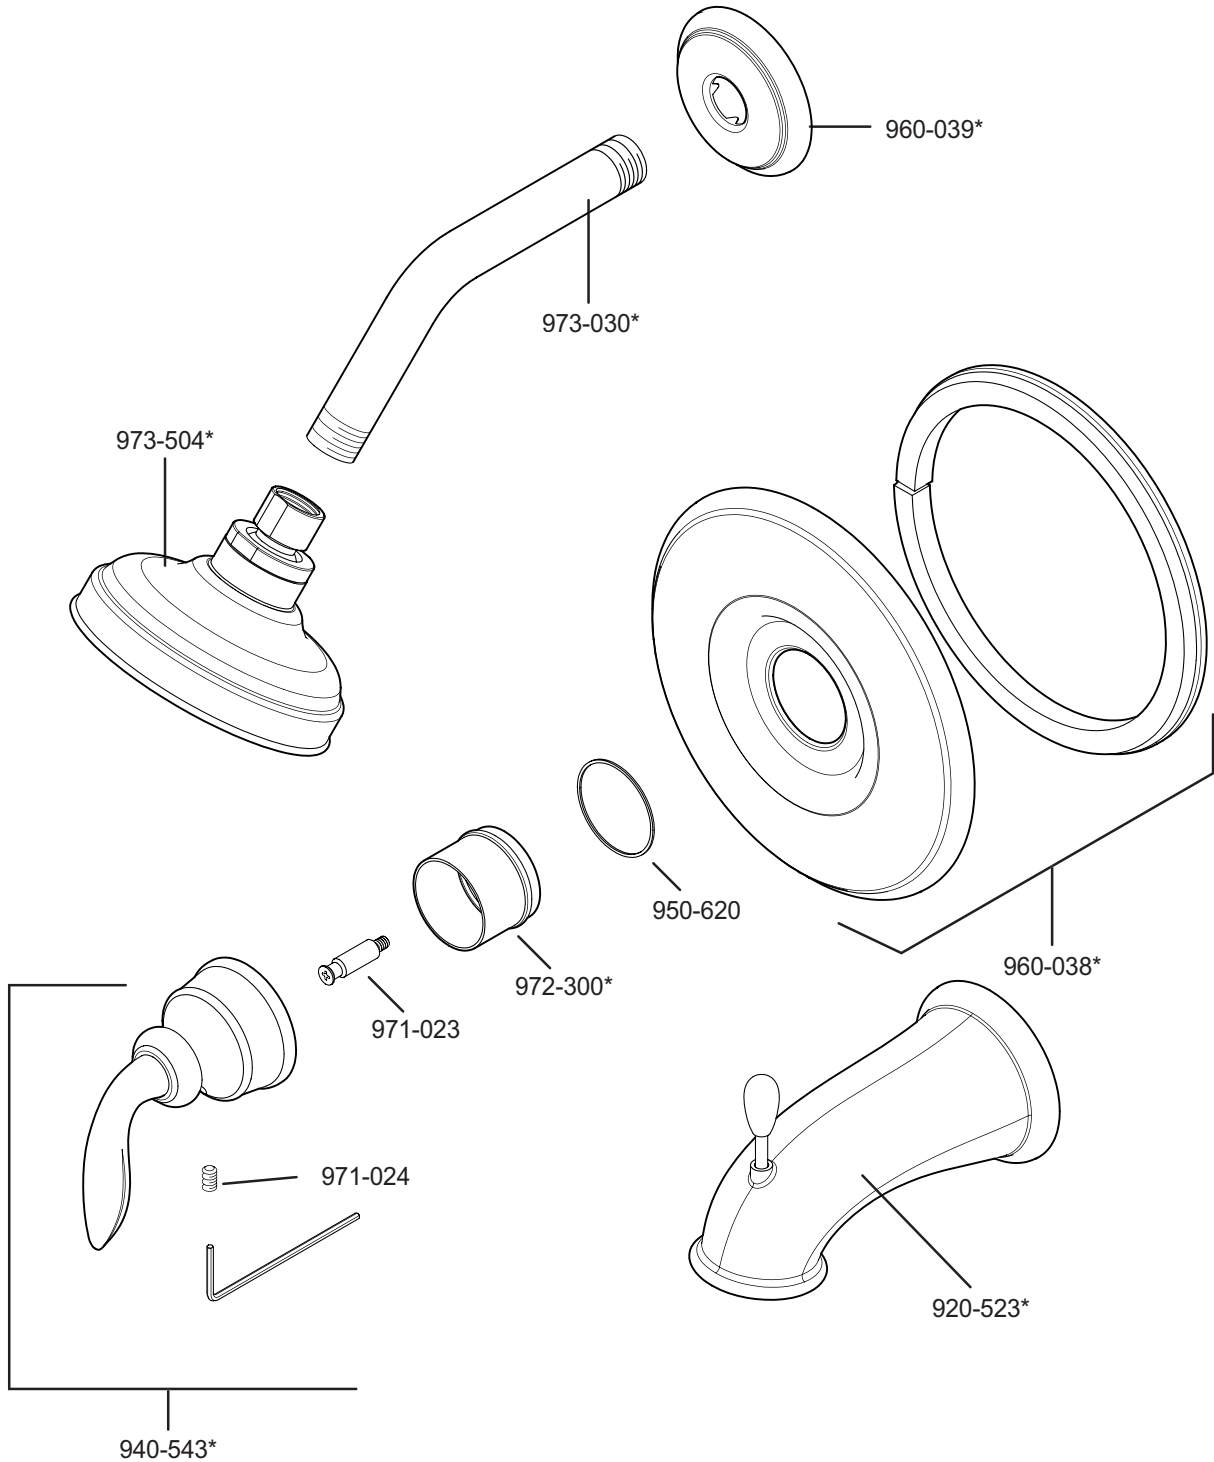

PARTS EXPLOSION

808 Series Avalon™ Tub & Shower Trim

FINISHES * Indicates Finish

A Polished Chrome	L Satin Stainless	S Stainless Steel
B Black	M Almond	T Biscuit
E Rustic Pewter	N Antique Bronze	U Rustic Bronze
D PVD Polished Nickel	P Polished Brass	V PVD Polished Brass
J PVD Brushed Nickel	Q Satin Brass	W White
K Satin Nickel	R Copper	Z Oil-Rubbed Bronze