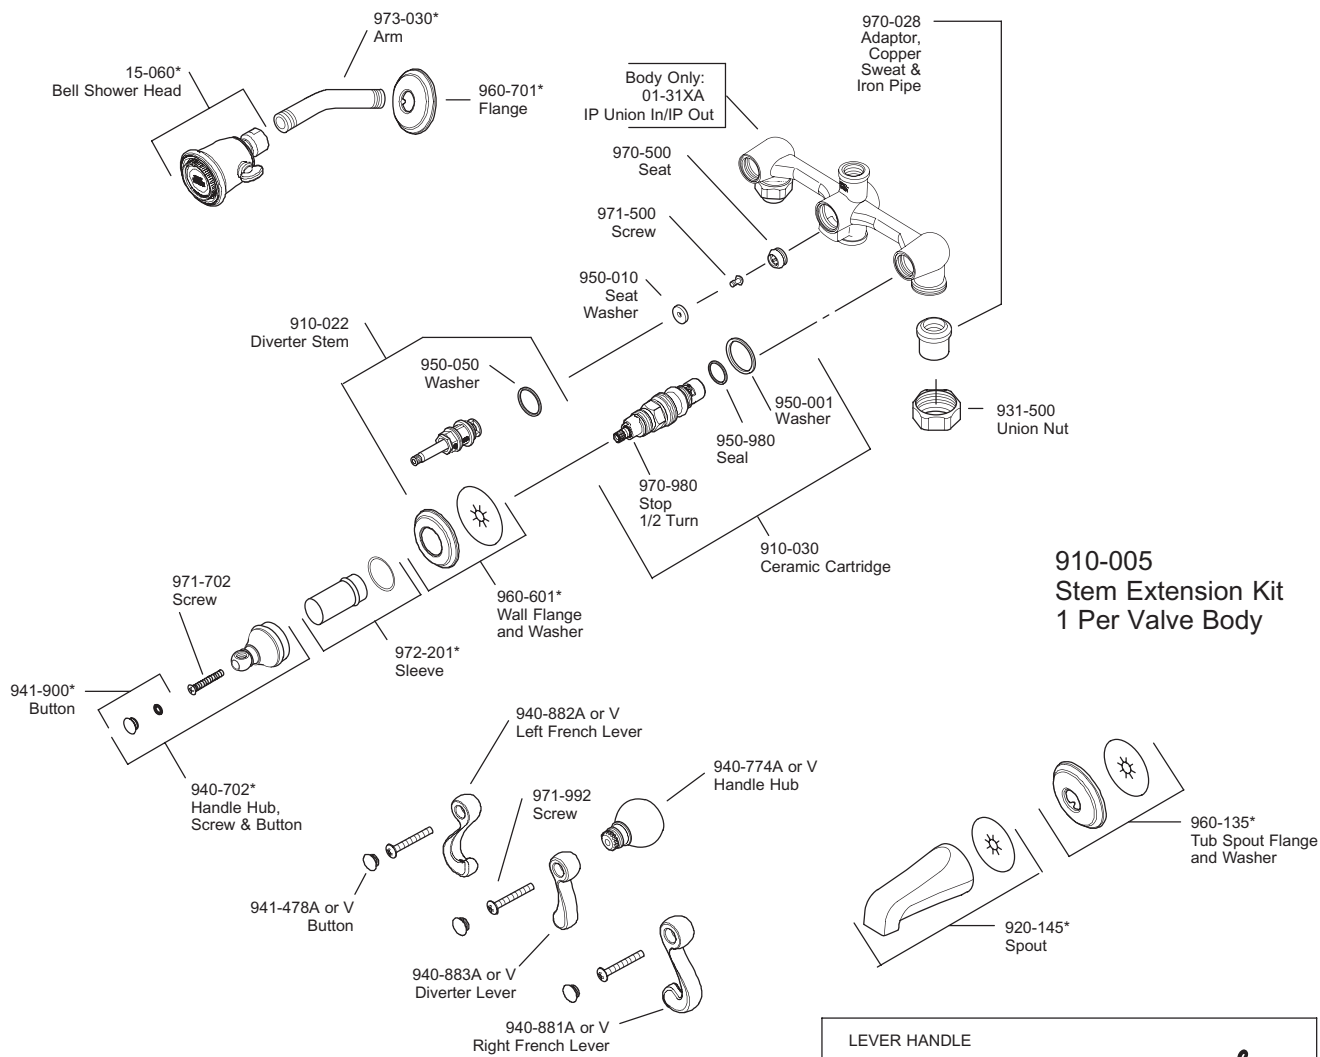

# PARTS EXPLOSION

## 01 Series Three-Handle Tub & Shower

**910-005**  
Stem Extension Kit  
1 Per Valve Body

LEVER HANDLE		
940-995*	Solid Brass	
940-996A	Chrome Lever, Brass End	
940-996W	White Lever, Chrome End	
940-994*	Oak Wood	
940-900*	Acrylic	
940-991*	Porcelain, White	
940-992P	Porcelain, Green	
940-993A	Porcelain, Black	
940-905*	Swirl Acrylic	

O-Ring

**FINISHES** \* Indicates Finish

- |                       |                   |                      |
|-----------------------|-------------------|----------------------|
| A Polished Chrome     | L Satin Stainless | S Stainless Steel    |
| B Black               | M Almond          | T Biscuit            |
| E Rustic Pewter       | N Antique Bronze  | U Rustic Bronze      |
| D PVD Polished Nickel | P Polished Brass  | V PVD Polished Brass |
| J PVD Brushed Nickel  | Q Satin Brass     | W White              |
| K Satin Nickel        | R Copper          | Z Oil-Rubbed Bronze  |

All finishes not available on all parts

**1-800-PFAUCET** [www.pricepfister.com](http://www.pricepfister.com)  
19701 DaVinci, Lake Forest, CA 92610

**Price Pfister**  
Pf freshest Ideas in Pf faucets.

10/14/05