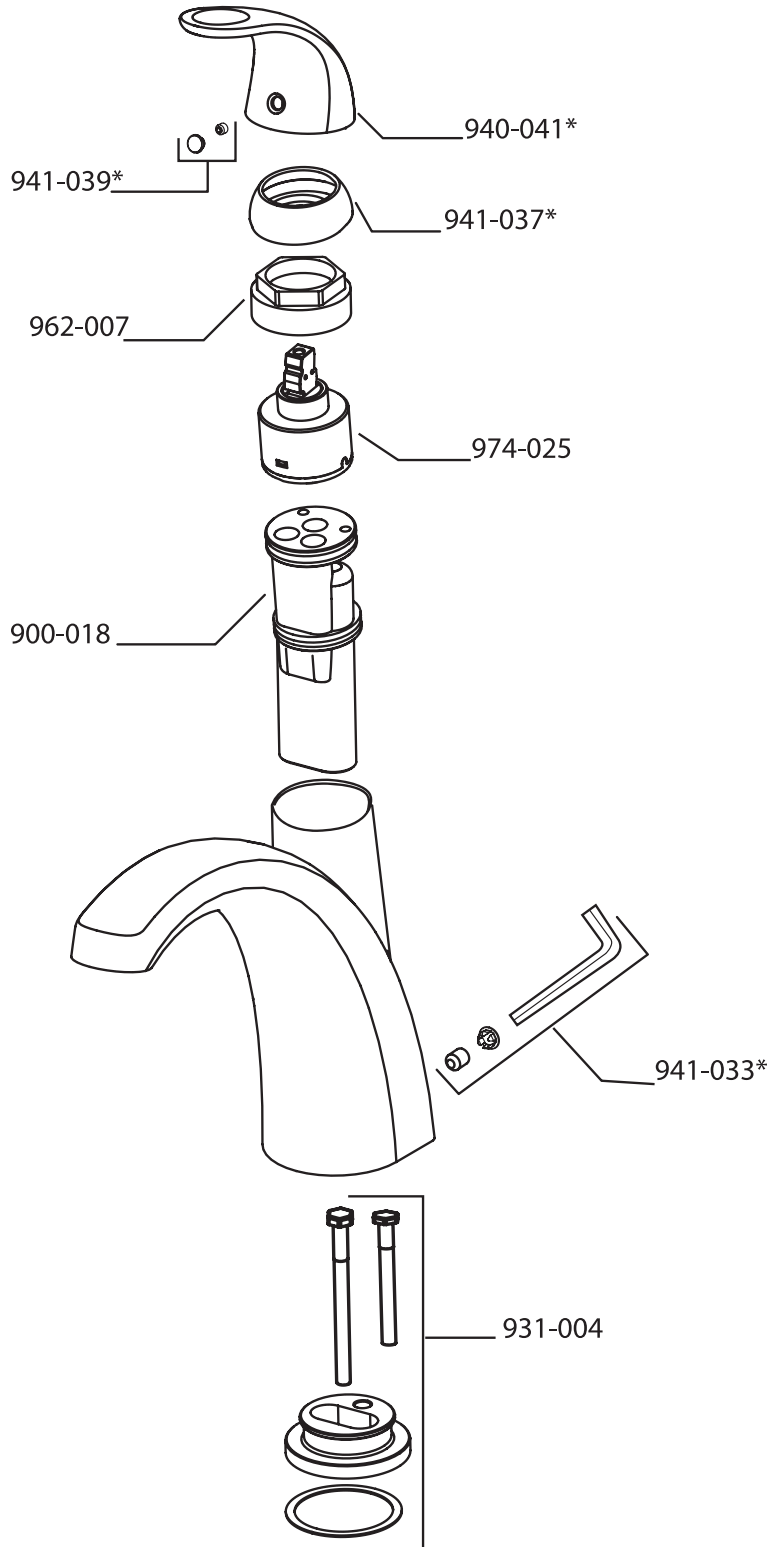

# PARTS EXPLOSION

## 06 Series Single Control Roman Tub

**FINISHES** \* Indicates Finish

A Polished Chrome	L Satin Stainless	S Stainless Steel
B Black	M Almond	T Biscuit
E Rustic Pewter	N Antique Bronze	U Rustic Bronze
D PVD Polished Nickel	P Polished Brass	V PVD Polished Brass
J PVD Brushed Nickel	Q Satin Brass	W White
K Satin Nickel	R Copper	Z Oil-Rubbed Bronze

All finishes not available on all parts

**1-800-PFAUCET** [www.pricepfister.com](http://www.pricepfister.com)  
 19701 DaVinci, Lake Forest, CA 92610

10/14/05

**Price Pfister**<sup>®</sup>  
 Pf freshest Ideas in Pf auctets.