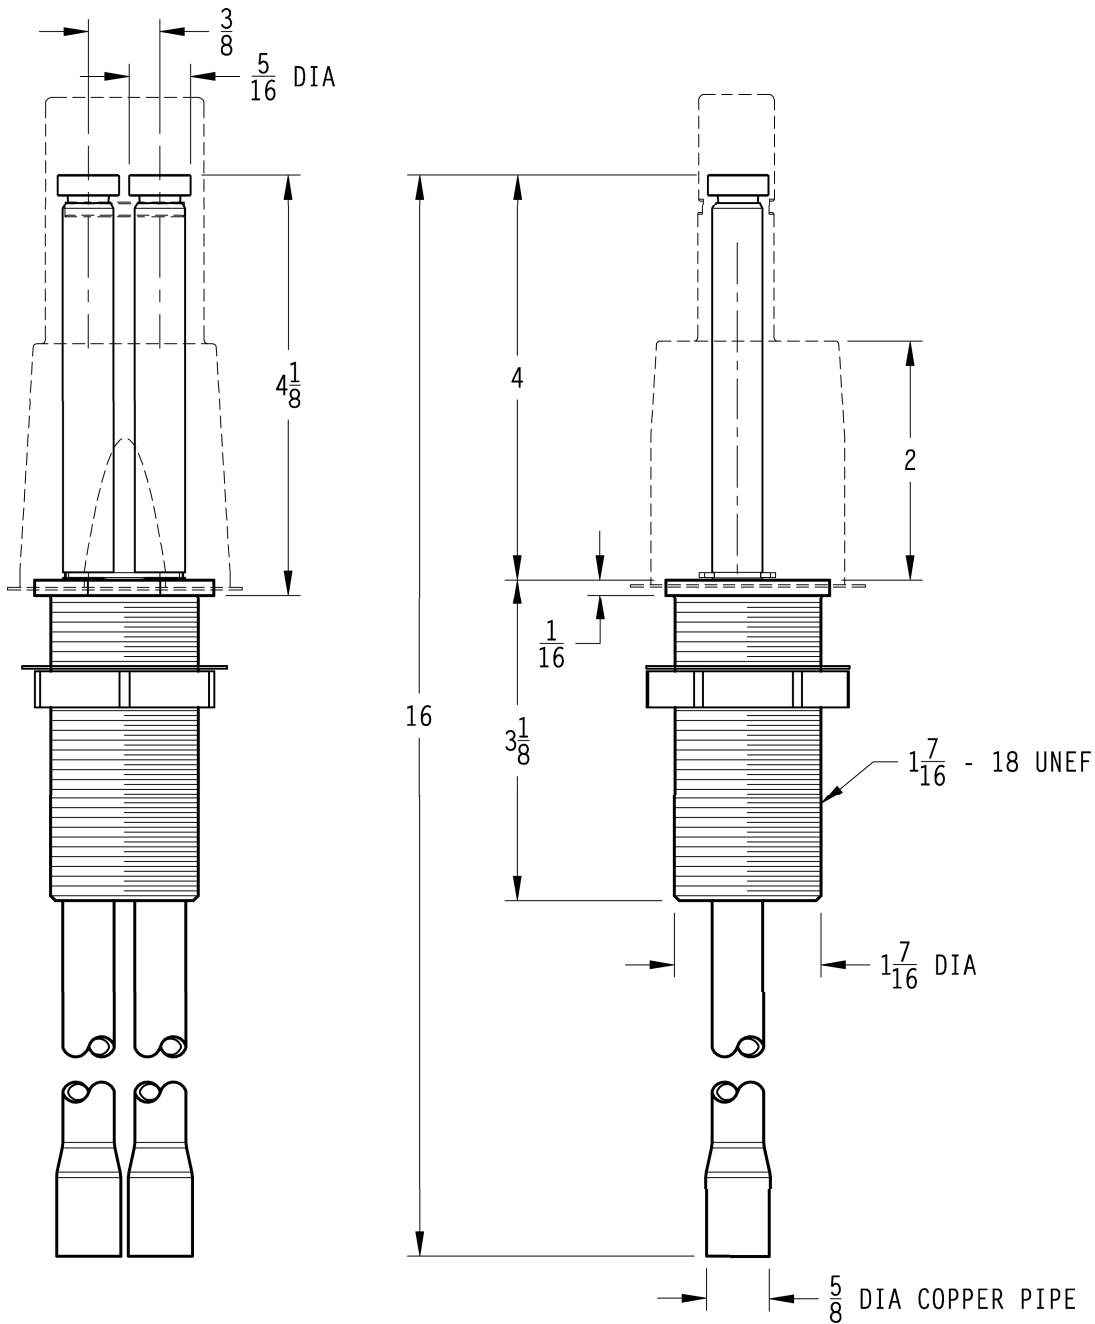

INSTALLATION DIMENSIONS

SX6 Series

Roman Tub Valve

Dimensions are in Inches

1-800-PFAUCET www.pricepfister.com
19701 DaVinci, Lake Forest, CA 92610
01/8/03

Price Pfister®
Pf Pfreshet Ideas in Pfaucets.

SS-SX6-01