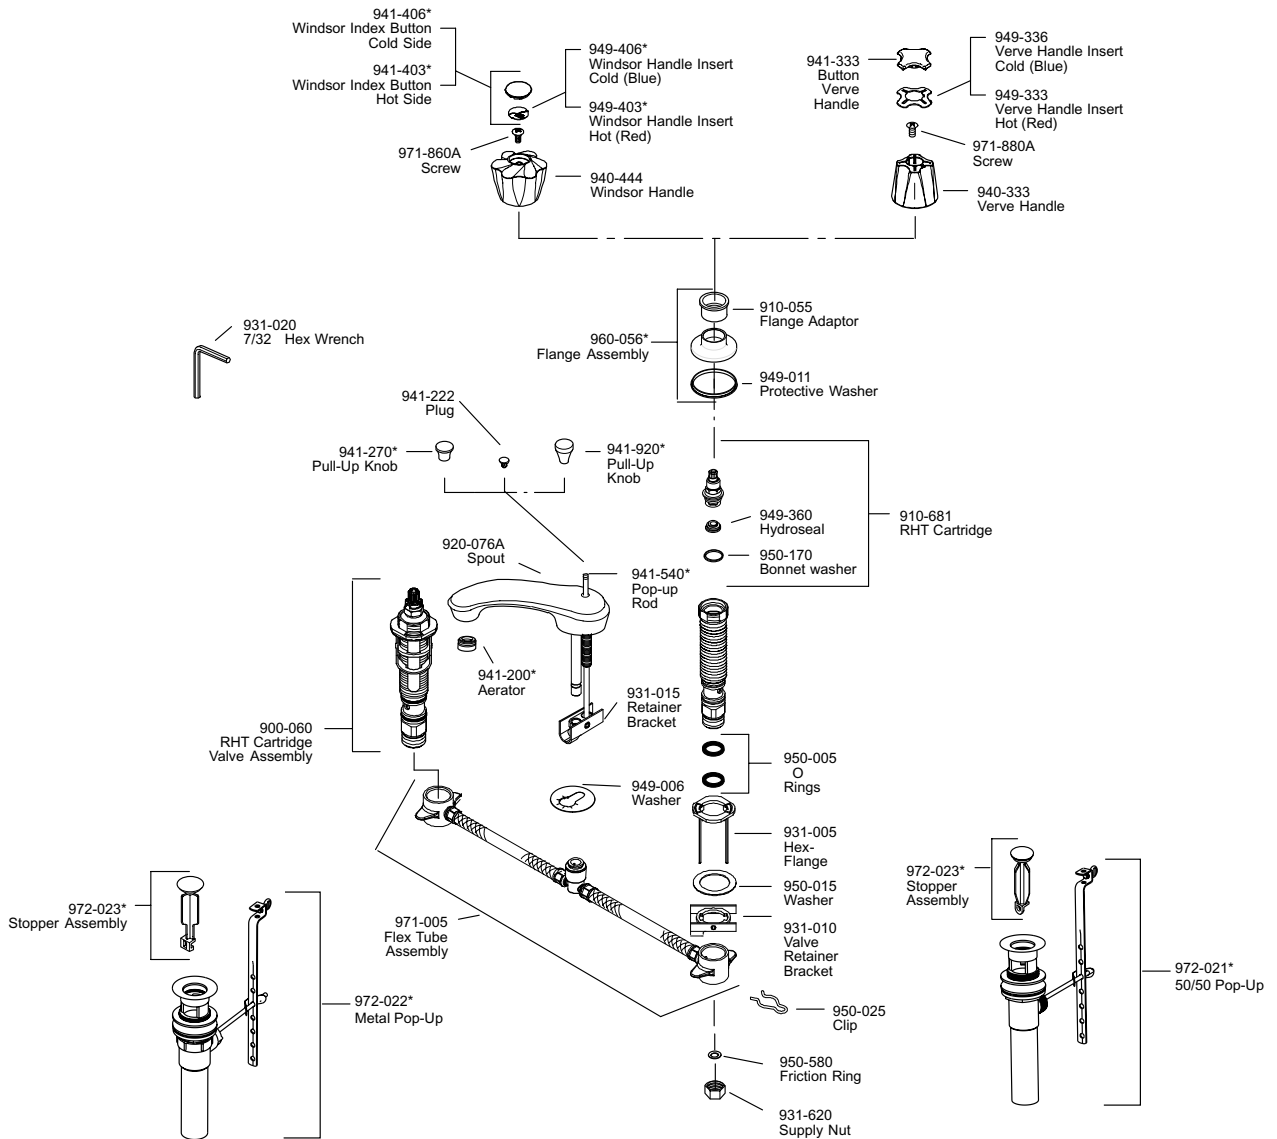

PARTS EXPLOSION

H49 Series Bedford® Collection 8"-15" Widespread Lavatory Faucet

FINISHES * Indicates Finish

- | | | |
|-----------------------|-------------------|----------------------|
| A Polished Chrome | L Satin Stainless | S Stainless Steel |
| B Black | M Almond | T Biscuit |
| E Rustic Pewter | N Antique Bronze | U Rustic Bronze |
| D PVD Polished Nickel | P Polished Brass | V PVD Polished Brass |
| J PVD Brushed Nickel | Q Satin Brass | W White |
| K Satin Nickel | R Copper | Z Oil-Rubbed Bronze |

All finishes not available on all parts

1-800-PFAUCET www.pricepfister.com
19701 DaVinci, Lake Forest, CA 92610

Price Pfister®
P Pfreshest Ideas in Pfaucets.

10/20/05