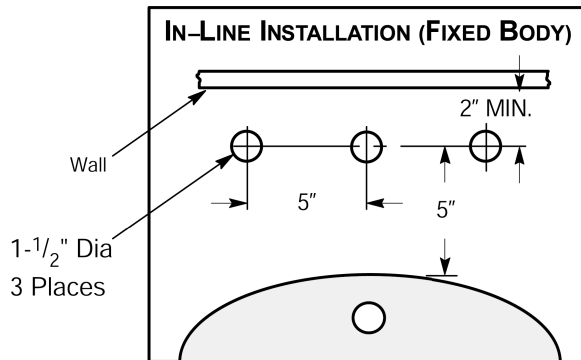

## Roman Tub Valve

1-800-PFAUCET [www.pricepfister.com](http://www.pricepfister.com)  
19701 DaVinci, Lake Forest, CA 92610  
01/8/03

**Price Pfister®**  
Pf Pfreshet Ideas in Pf faucets.

SS-0X6-01