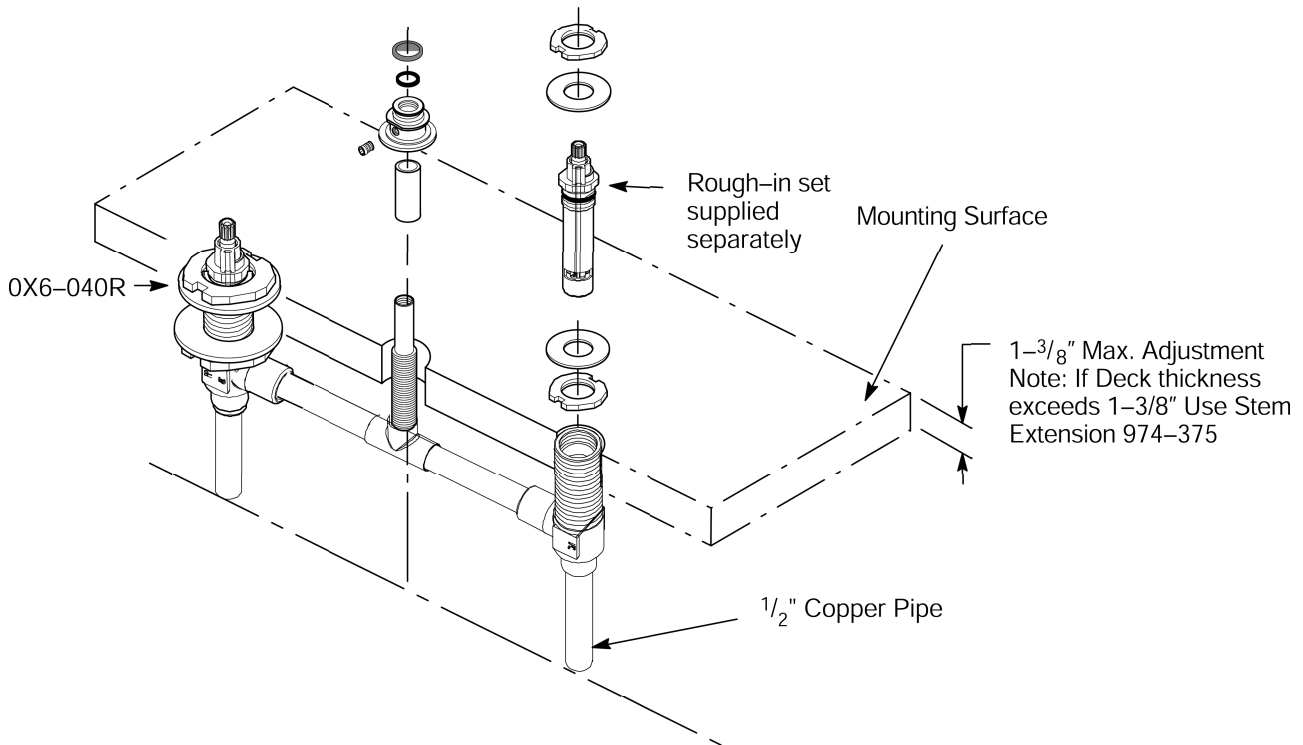

## Roman Tub Valve

1-800-PFAUCET [www.pricepfister.com](http://www.pricepfister.com)  
19701 DaVinci, Lake Forest, CA 92610  
01/8/03

**Price Pfister®**  
Pf Pfreshet Ideas in Pf faucets.

SS-0X6-01