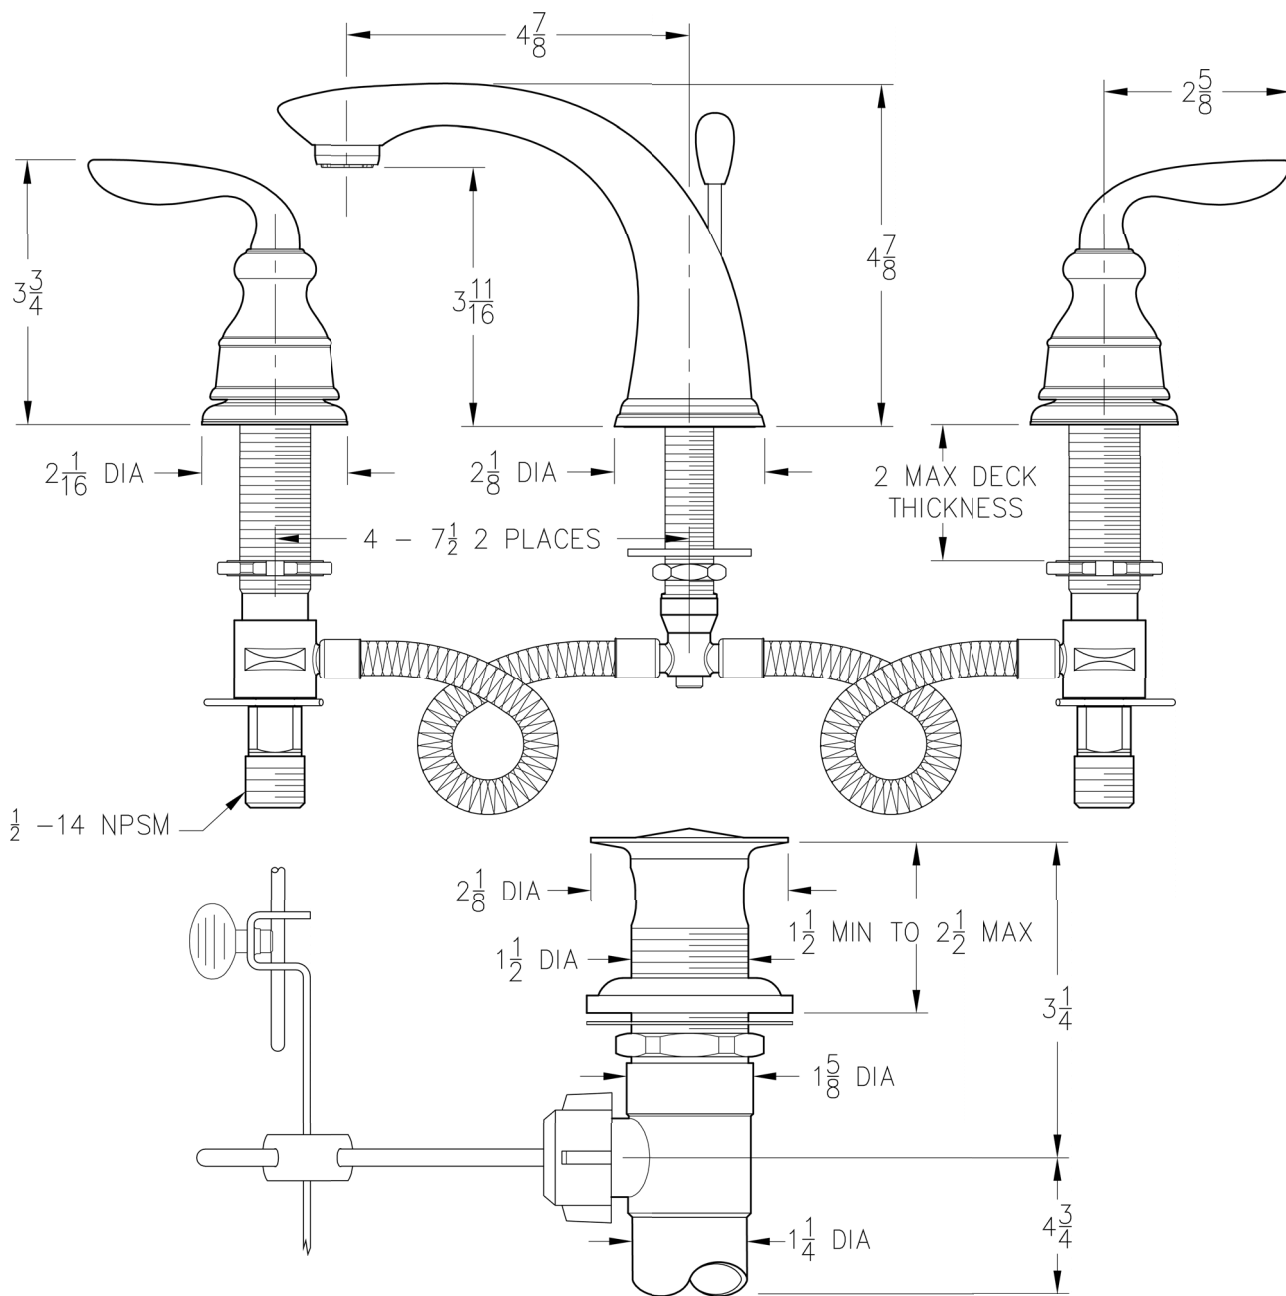

INSTALLATION DIMENSIONS

49 Series

Avalon[™]

8"-15" Widespread Faucet

| Critical Dimensions: | |
|---------------------------------|-------------------------------|
| Minimum Hole Size | 1 1/2 Dia Thru Holes 3 Places |
| Valve Centerline to Back Splash | 2 1/2 Min. |

Dimensions are in Inches

1-800-PFAUCET www.pricepfister.com
 19701 DaVinci, Lake Forest, CA 92610
 03/8/05

Price Pfister[®]

Pf Pfreshest Ideas in Pfaucets.

SS-049-12