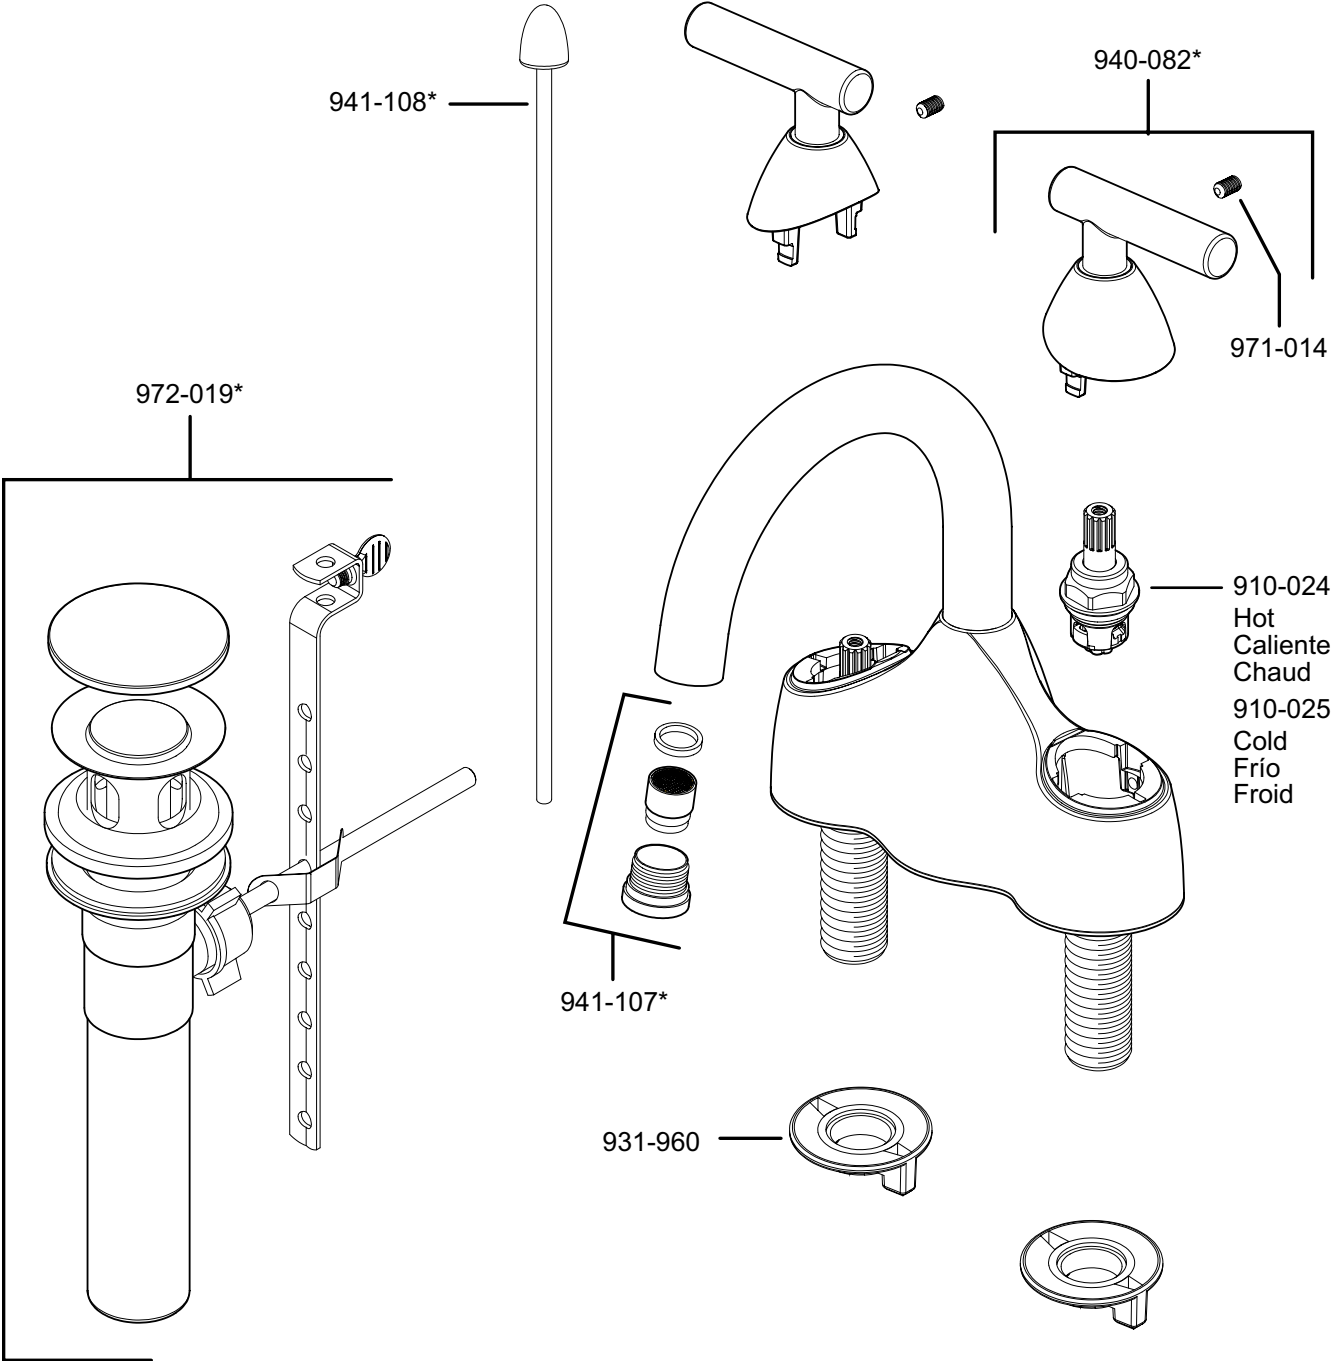

PARTS EXPLOSION

48 Series Contempra™ Collection 4" Centerset Lavatory Faucet

- FINISHES** * Indicates Finish
- | | | |
|-----------------------|-------------------|----------------------|
| A Polished Chrome | L Satin Stainless | S Stainless Steel |
| B Black | M Almond | T Biscuit |
| E Rustic Pewter | N Antique Bronze | U Rustic Bronze |
| D PVD Polished Nickel | P Polished Brass | V PVD Polished Brass |
| J PVD Brushed Nickel | Q Satin Brass | W White |
| K Satin Nickel | R Copper | Z Oil-Rubbed Bronze |