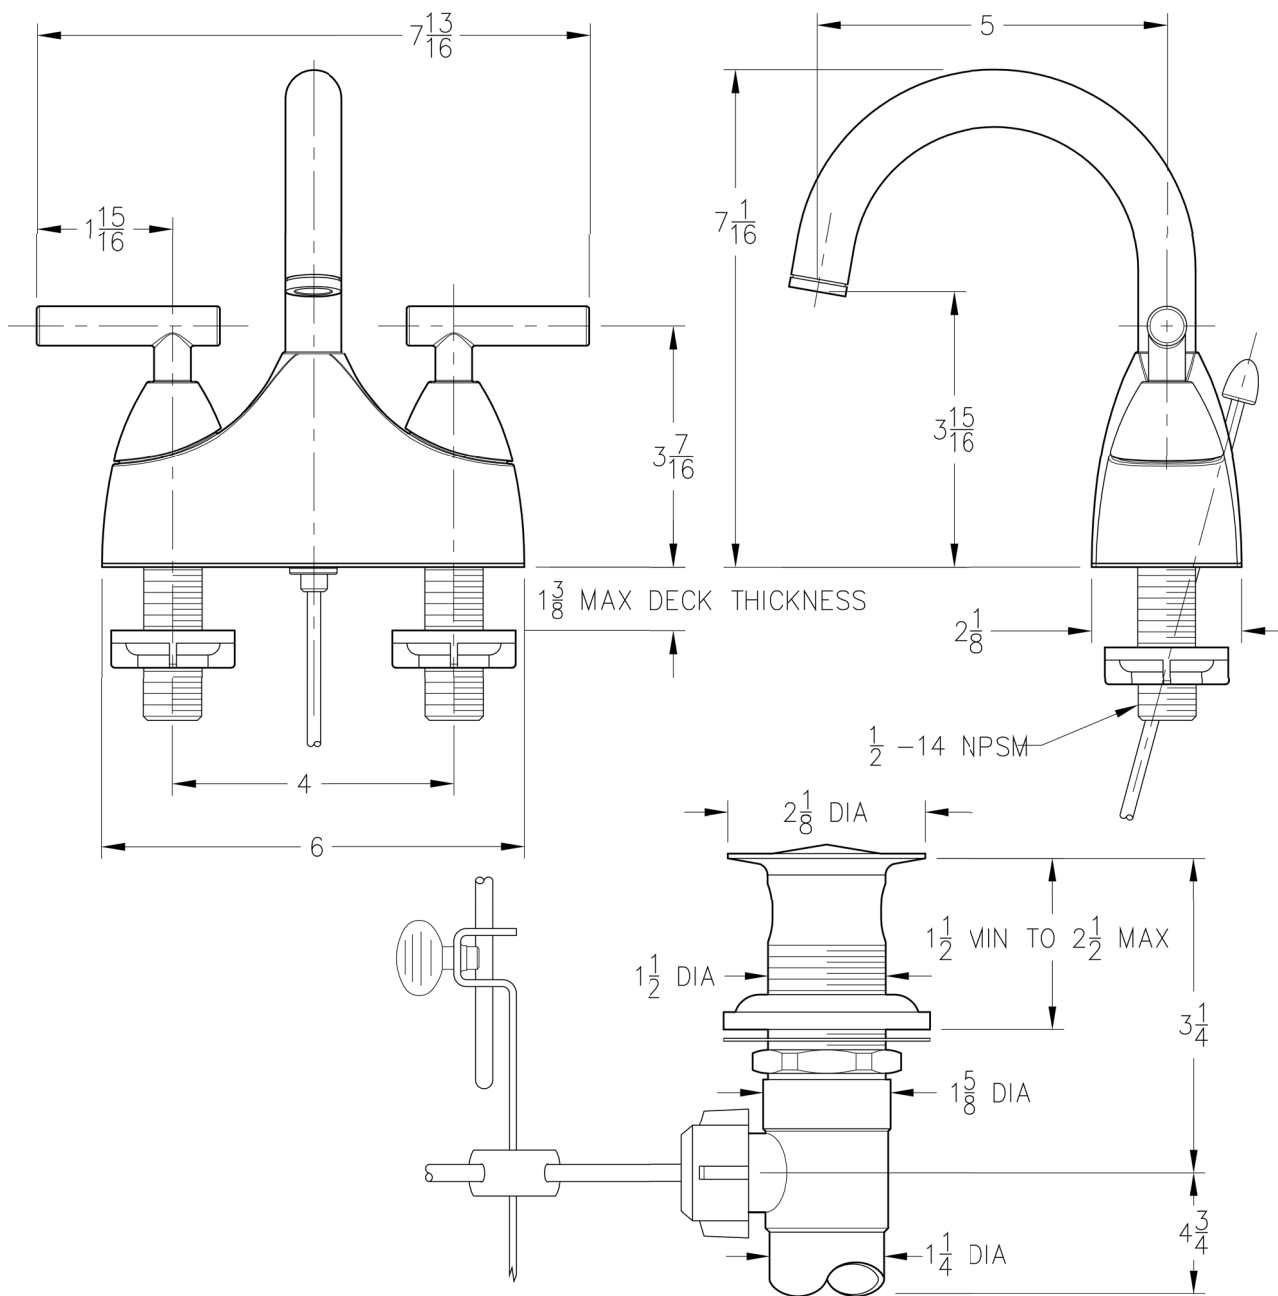

INSTALLATION DIMENSIONS

48 Series CONTEMPRA™ 4" Centerset Lavatory Faucet

Critical Dimensions:	
Minimum Hole Size	1 1/2 Dia Thru Hole 3 Places
Valve Centerline to Back Splash	2 1/16 Min

Dimensions are in Inches