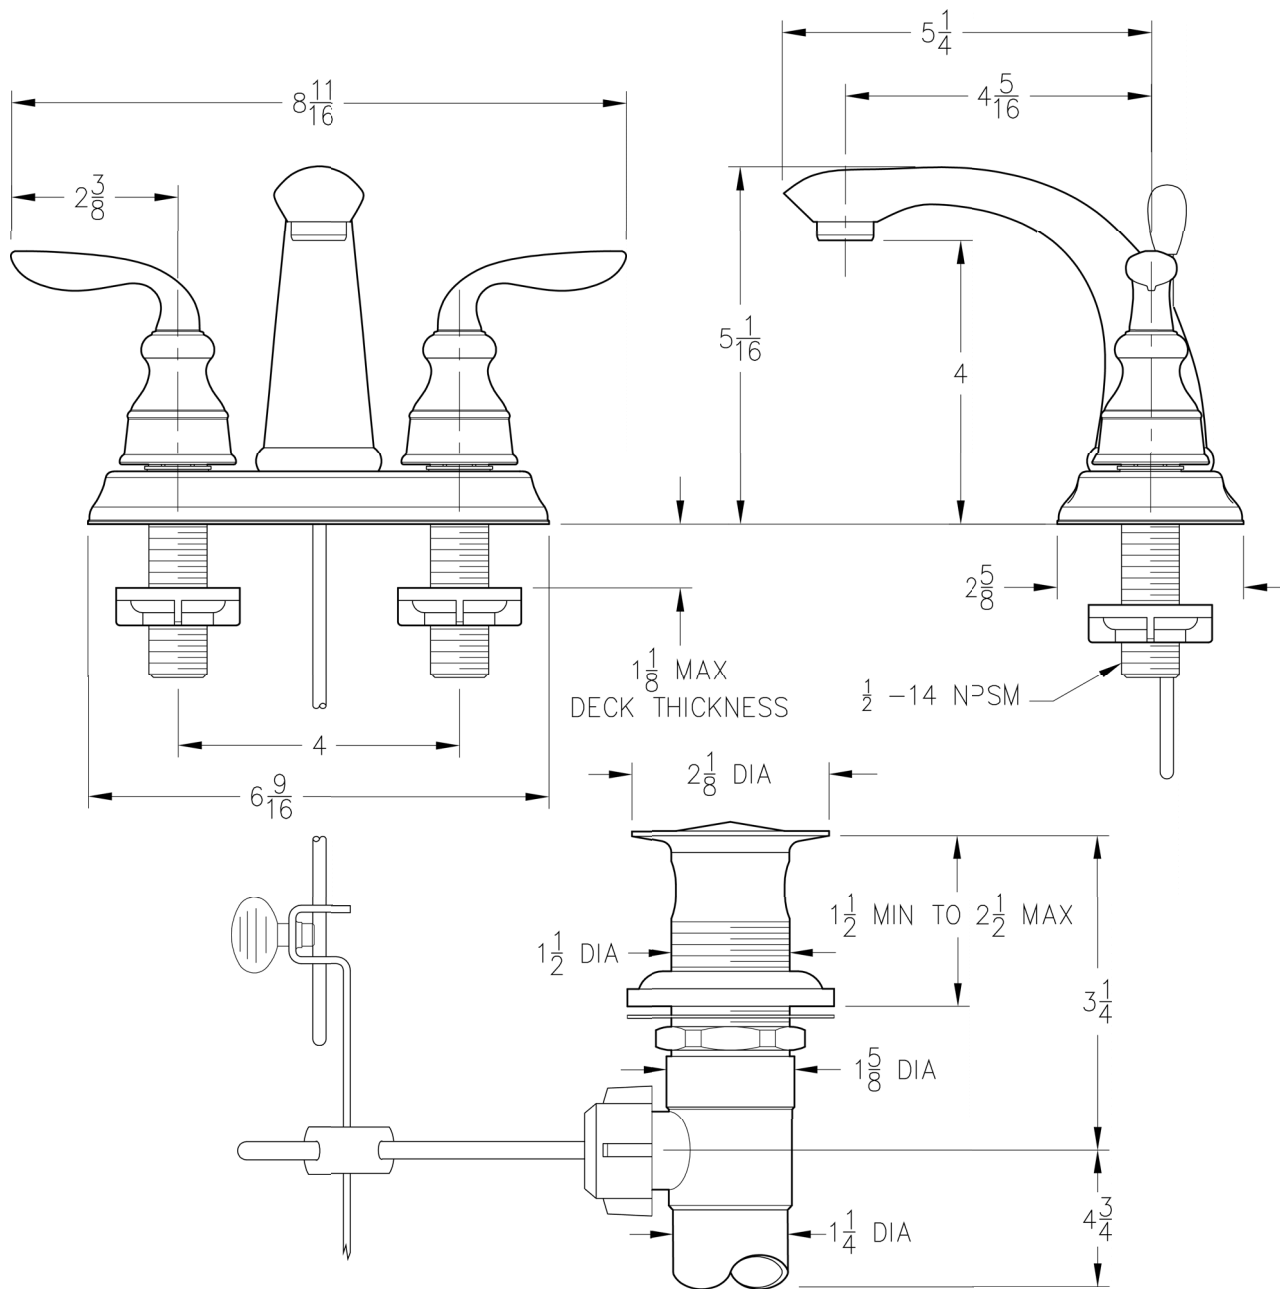

INSTALLATION DIMENSIONS

48 Series

Avalon[™]

4" Centerset Lavatory Faucet

Critical Dimensions:	
Minimum Hole Size	1 1/2 Dia Thru Hole 3 Places
Valve Centerline to Back Splash	2 5/16 Min

Dimensions are in Inches