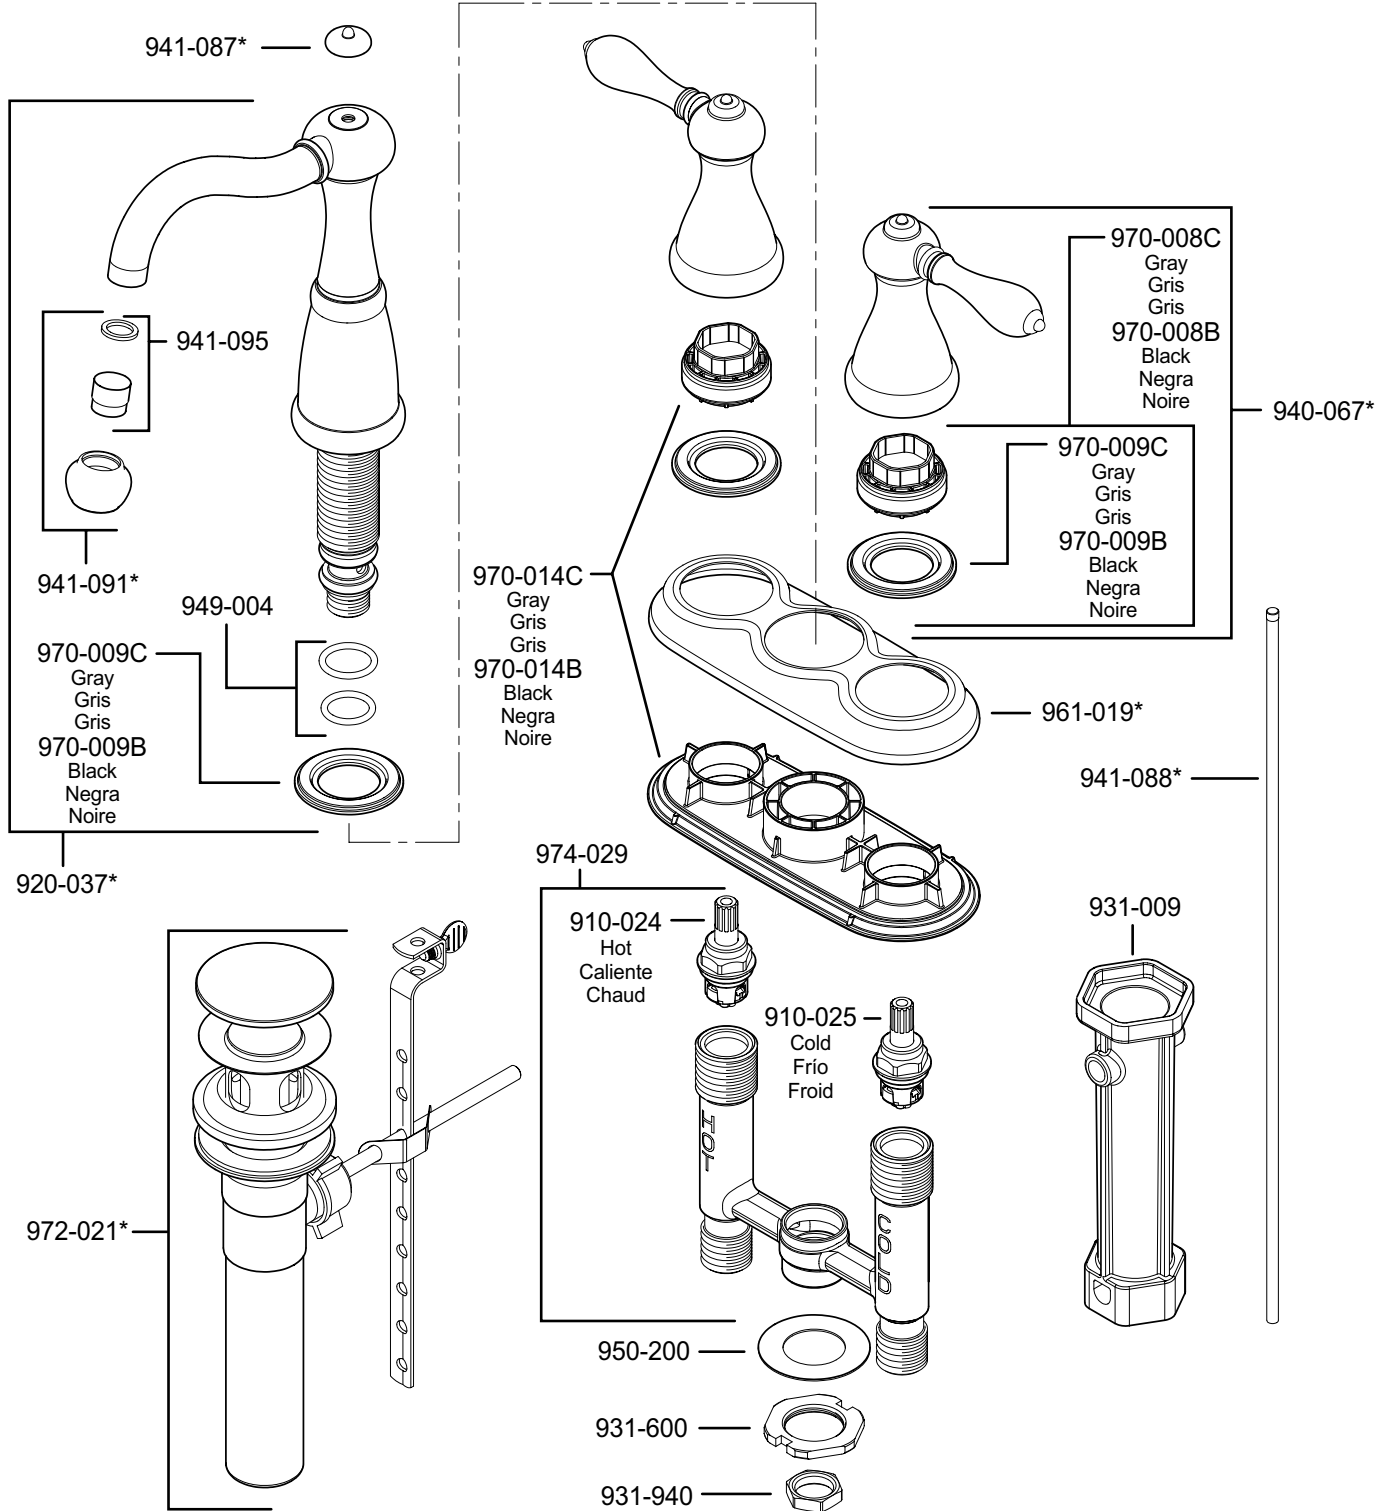

PARTS EXPLOSION

46 Series Marielle™ Collection 4" Centerset Lavatory Faucet

FINISHES * Indicates Finish

A Polished Chrome	L Satin Stainless	S Stainless Steel
B Black	M Almond	T Biscuit
E Rustic Pewter	N Antique Bronze	U Rustic Bronze
D PVD Polished Nickel	P Polished Brass	V PVD Polished Brass
J PVD Brushed Nickel	Q Satin Brass	W White
K Satin Nickel	R Copper	Z Oil-Rubbed Bronze