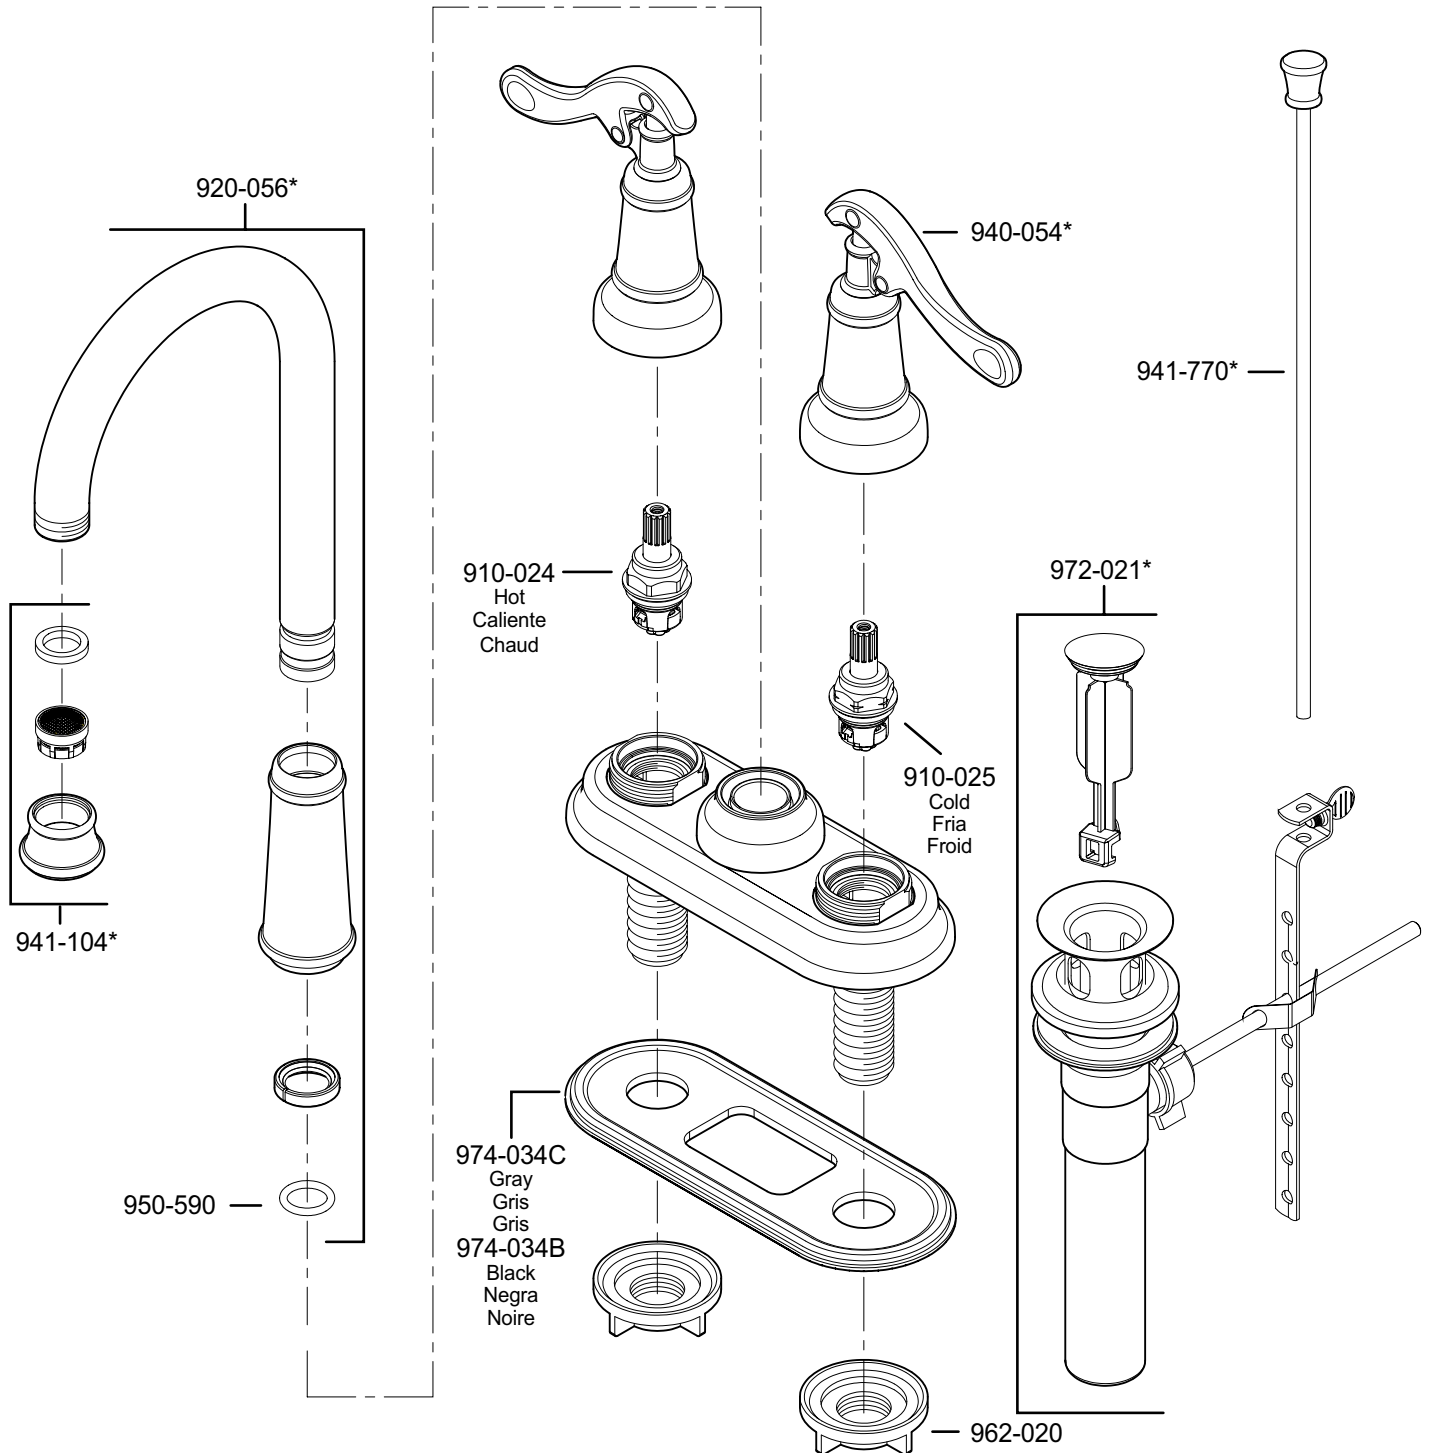

# PARTS EXPLOSION

## 43 Series Ashfield™ Collection 4" Centerset Lavatory Faucet

**FINISHES** \* Indicates Finish

- |                       |                   |                      |
|-----------------------|-------------------|----------------------|
| A Polished Chrome     | L Satin Stainless | S Stainless Steel    |
| B Black               | M Almond          | T Biscuit            |
| E Rustic Pewter       | N Antique Bronze  | U Rustic Bronze      |
| D PVD Polished Nickel | P Polished Brass  | V PVD Polished Brass |
| J PVD Brushed Nickel  | Q Satin Brass     | W White              |
| K Satin Nickel        | R Copper          | Z Oil-Rubbed Bronze  |