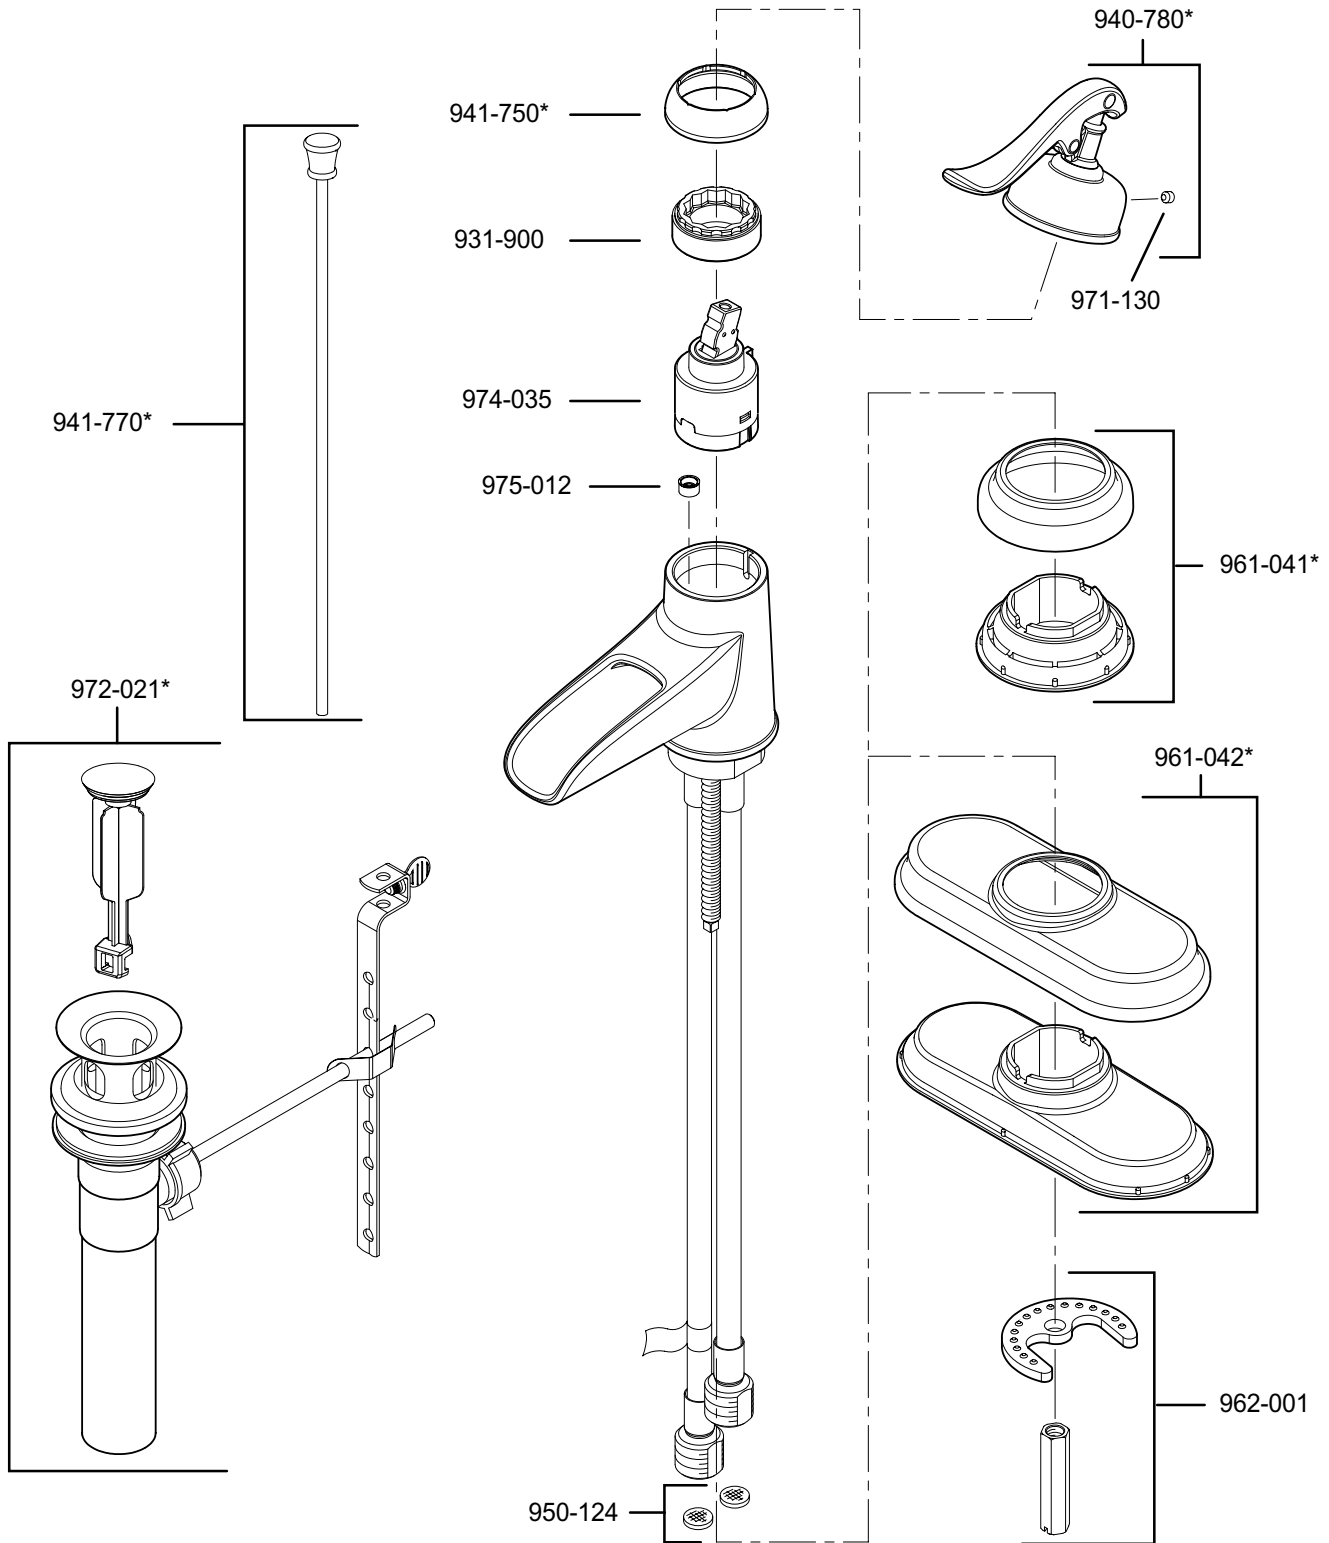

PARTS EXPLOSION

42 Series Ashfield™ 4" Centerset Lavatory Faucet

FINISHES * Indicates Finish

A Polished Chrome	L Satin Stainless	S Stainless Steel
B Black	M Almond	T Biscuit
E Rustic Pewter	N Antique Bronze	U Rustic Bronze
D PVD Polished Nickel	P Polished Brass	V PVD Polished Brass
J PVD Brushed Nickel	Q Satin Brass	W White
K Satin Nickel	R Copper	Z Oil-Rubbed Bronze