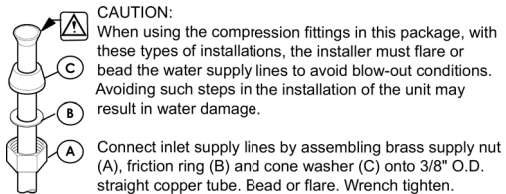

INSTALLATION DIMENSIONS

34 Series Marielle™ Kitchen Faucet

Dimensions are in Inches

1-800-PFAUCET www.pricepfister.com
19701 DaVinci, Lake Forest, CA 92610
04/30/04

Price Pfister®
Pf fresh Ideas in Pf faucets.