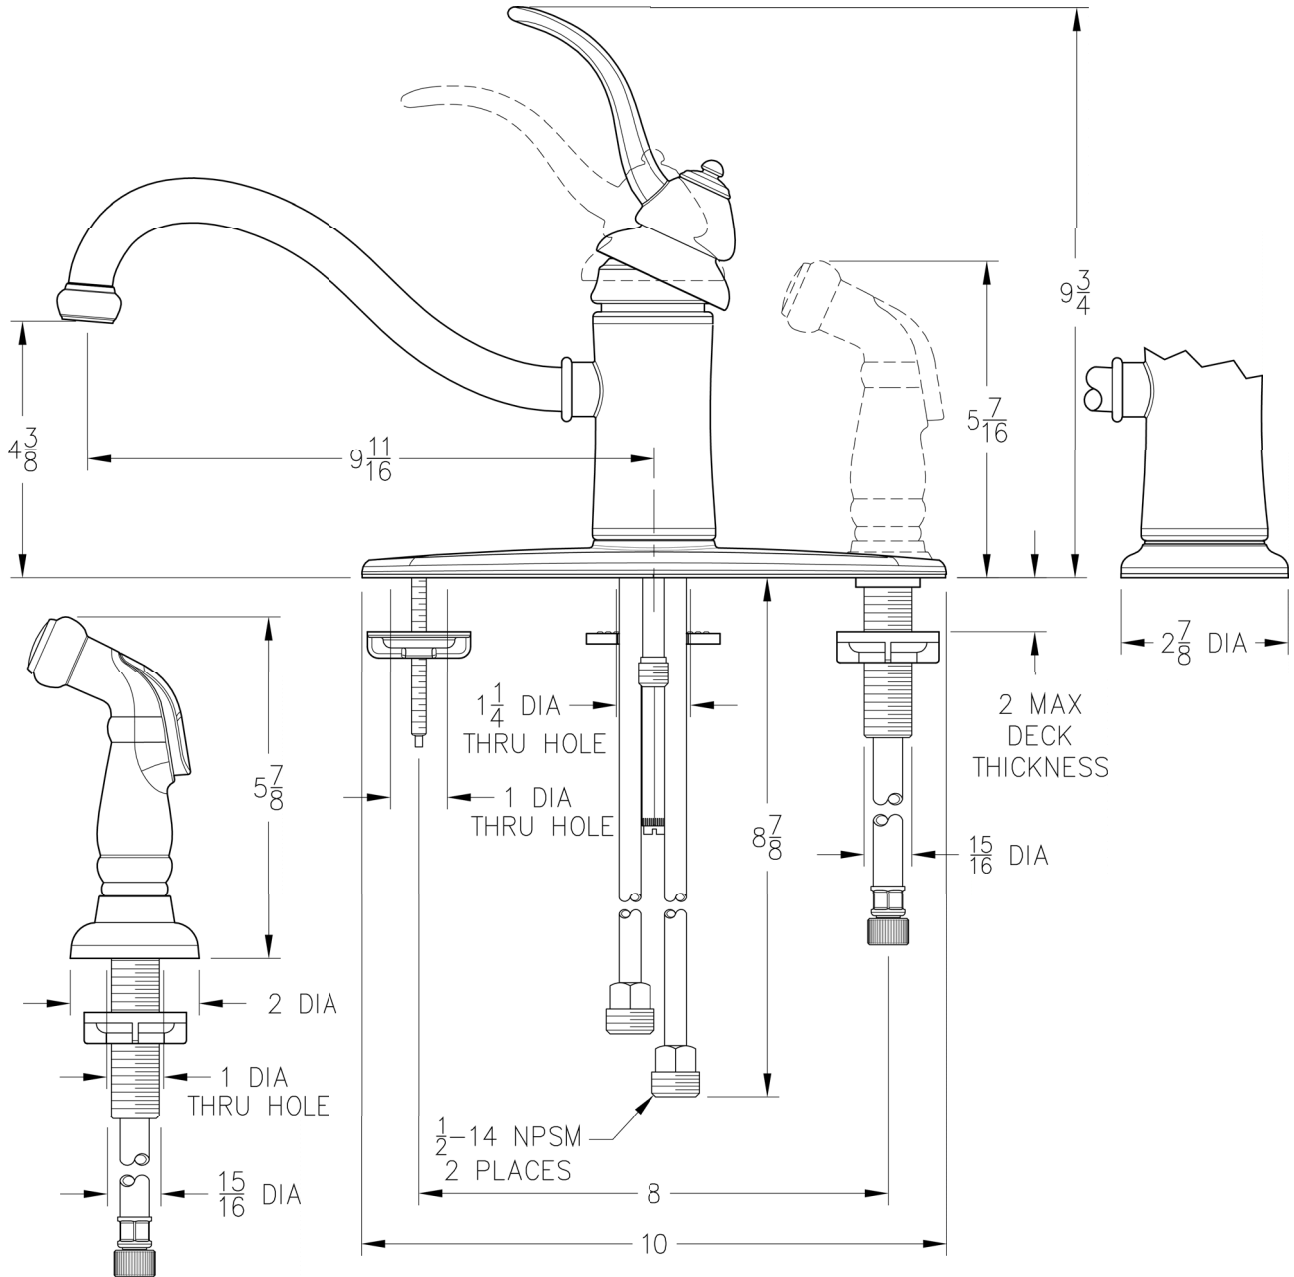

INSTALLATION DIMENSIONS

34 Series Marielle™ Kitchen Faucet

Dimensions are in Inches

1-800-PFAUCET www.pricepfister.com
19701 DaVinci, Lake Forest, CA 92610
04/30/04

Price Pfister®
Pf fresh Ideas in Pf faucets.