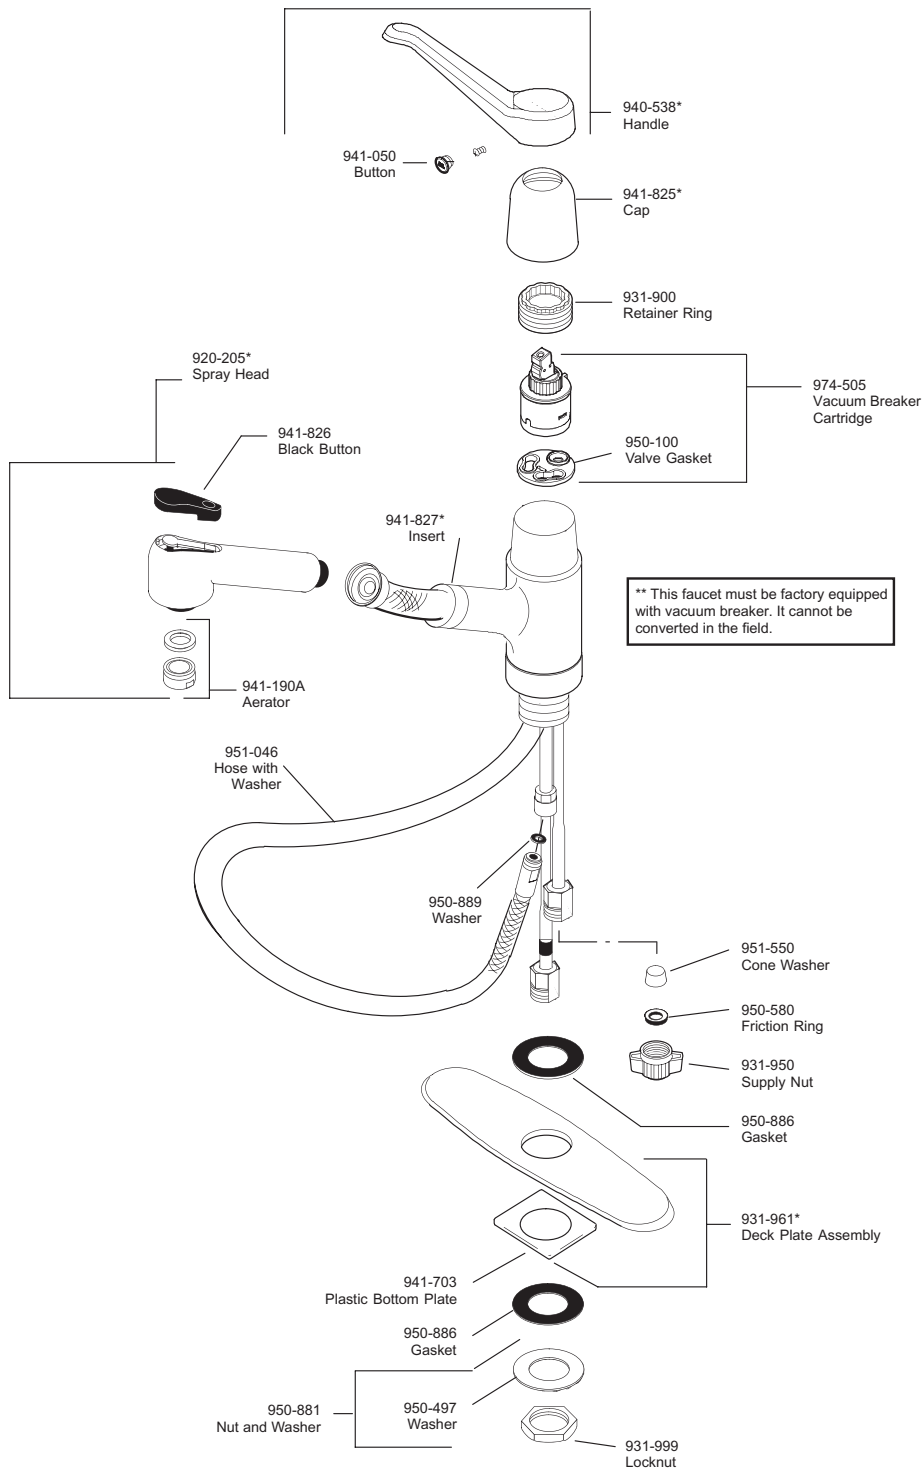

PARTS EXPLOSION

FINISHES * Indicates Finish

A Polished Chrome	L Satin Stainless	S Stainless Steel
B Black	M Almond	T Biscuit
E Rustic Pewter	N Antique Bronze	U Rustic Bronze
D PVD Polished Nickel	P Polished Brass	V PVD Polished Brass
J PVD Brushed Nickel	Q Satin Brass	W White
K Satin Nickel	R Copper	Z Oil-Rubbed Bronze

All finishes not available on all parts

1-800-PFAUCET www.pricepfister.com
 19701 DaVinci, Lake Forest, CA 92610

Price Pfister®
 Pf freshest Ideas in Pf faucets.

10/14/05