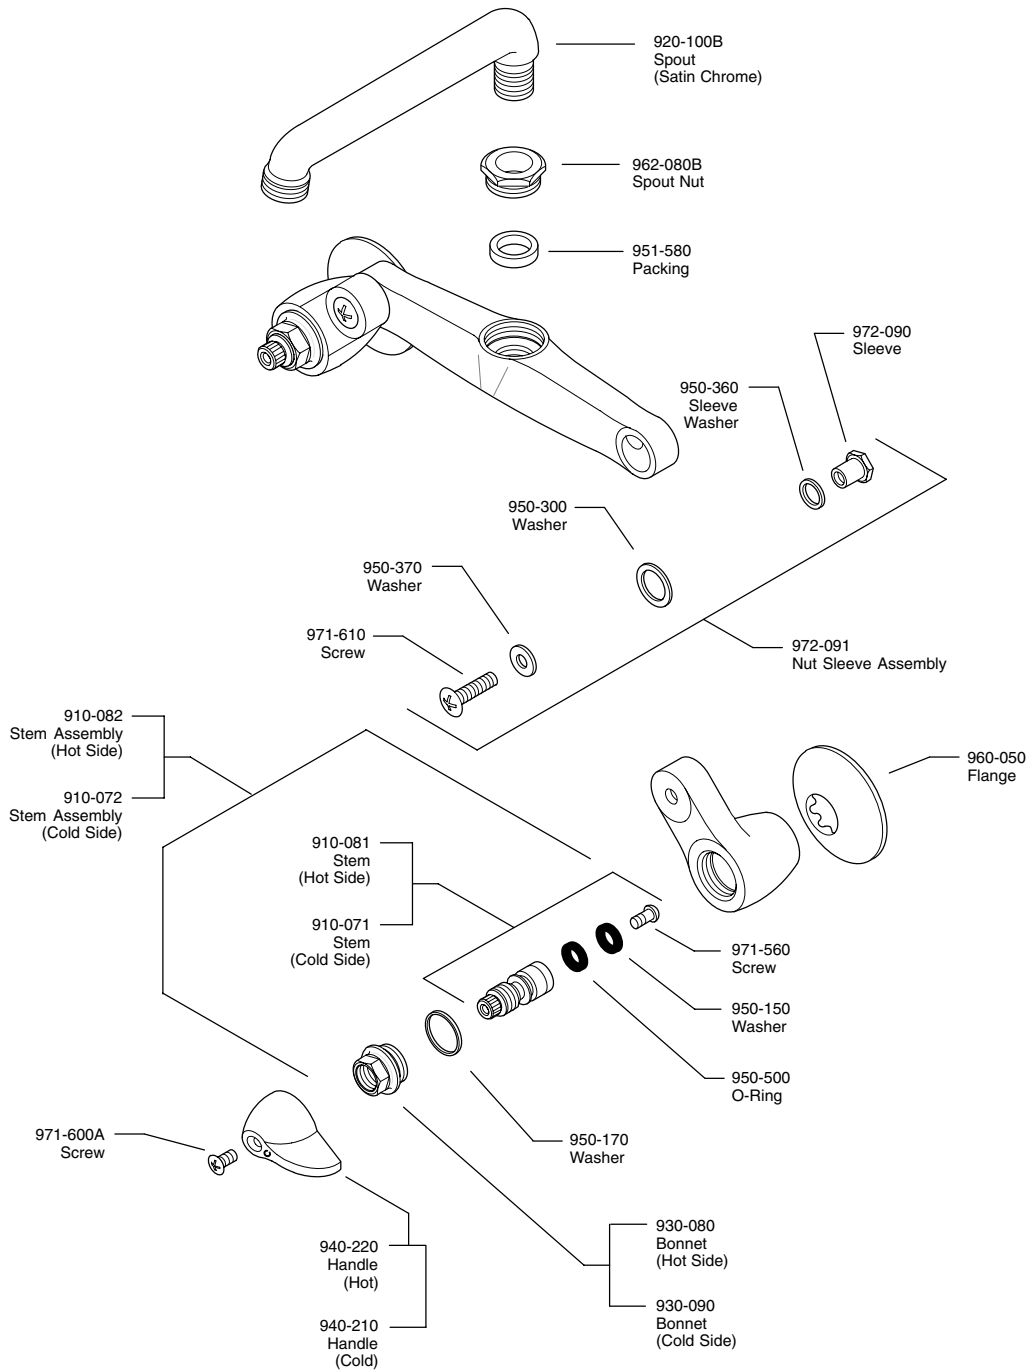

PARTS EXPLOSION

69 SERIES: OAKLAND STYLE

Note: RHT indicates Right Hand Threads.
LHT indicates Left Hand Threads.
Stem & Bonnet assemblies may be
interchanged for user preference,
regarding handle rotation.