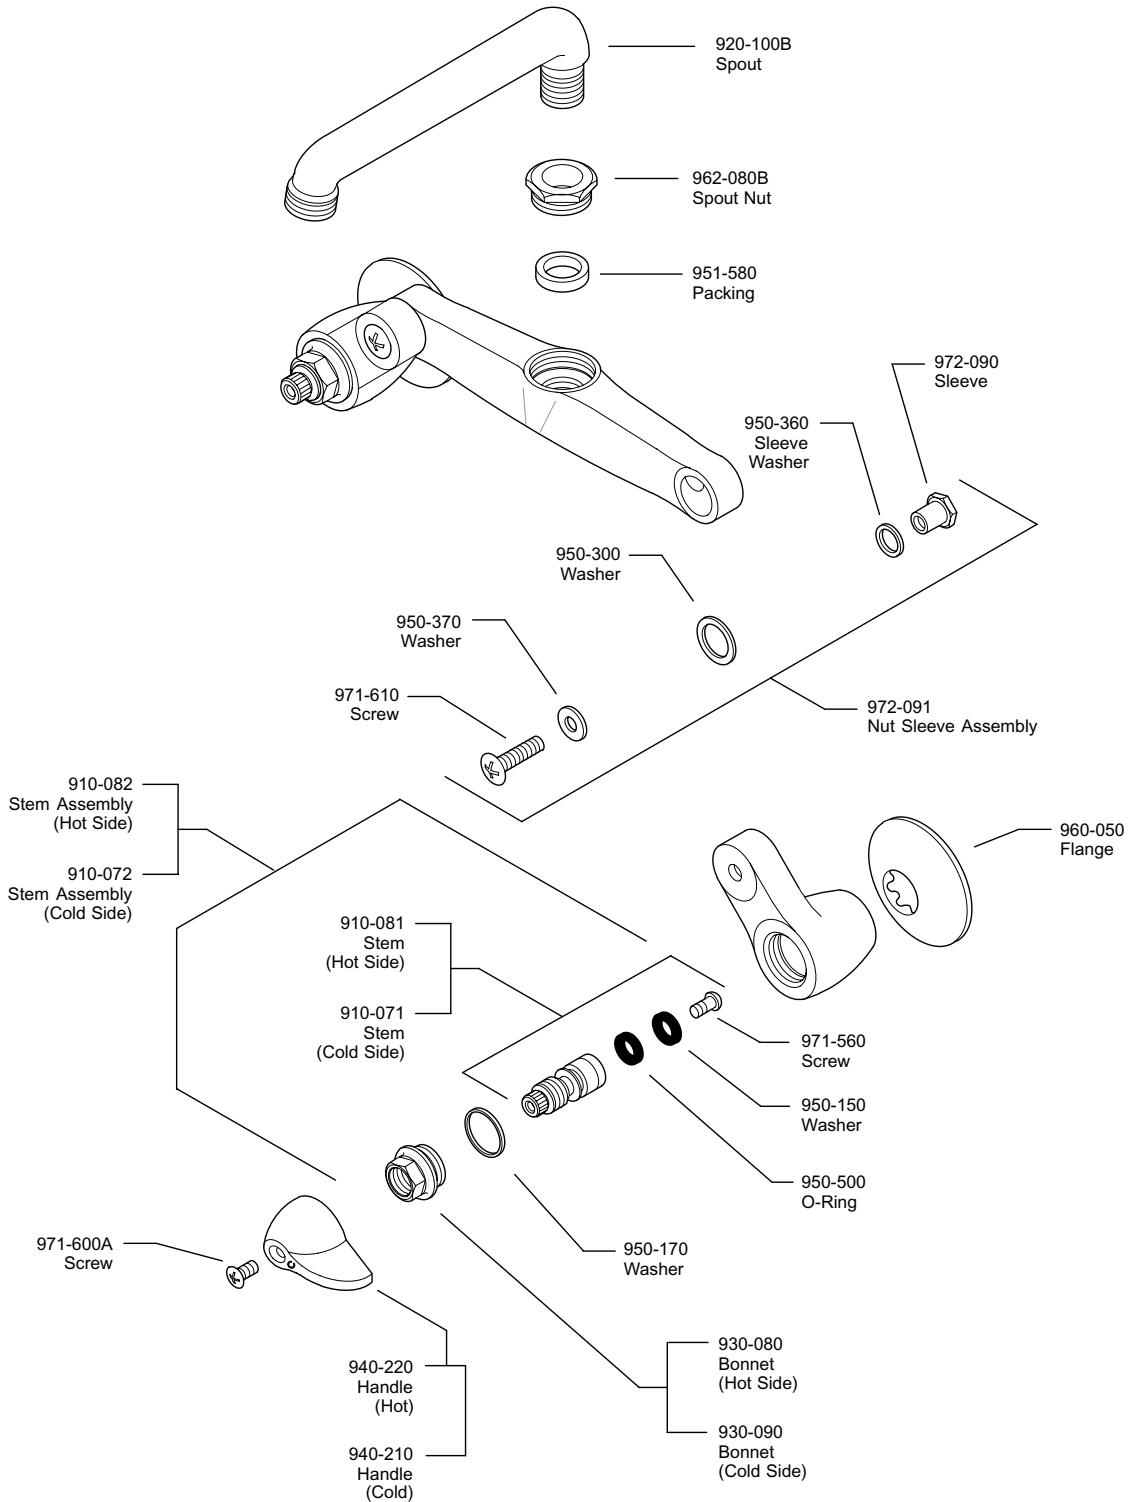

# PARTS EXPLOSION

## 69 Series Wallmount Laundry/Utility Faucet

**FINISHES \* Indicates Finish**

A Polished Chrome	L Satin Stainless	S Stainless Steel
B Black	M Almond	T Biscuit
E Rustic Pewter	N Antique Bronze	U Rustic Bronze
D PVD Polished Nickel	P Polished Brass	V PVD Polished Brass
J PVD Brushed Nickel	Q Satin Brass	W White
K Satin Nickel	R Copper	Z Oil-Rubbed Bronze

All finishes not available on all parts

**1-800-PFAUCET** [www.pricepfister.com](http://www.pricepfister.com)  
19701 DaVinci, Lake Forest, CA 92610

**Price Pfister®**  
Pf freshest Ideas in Pf faucets.