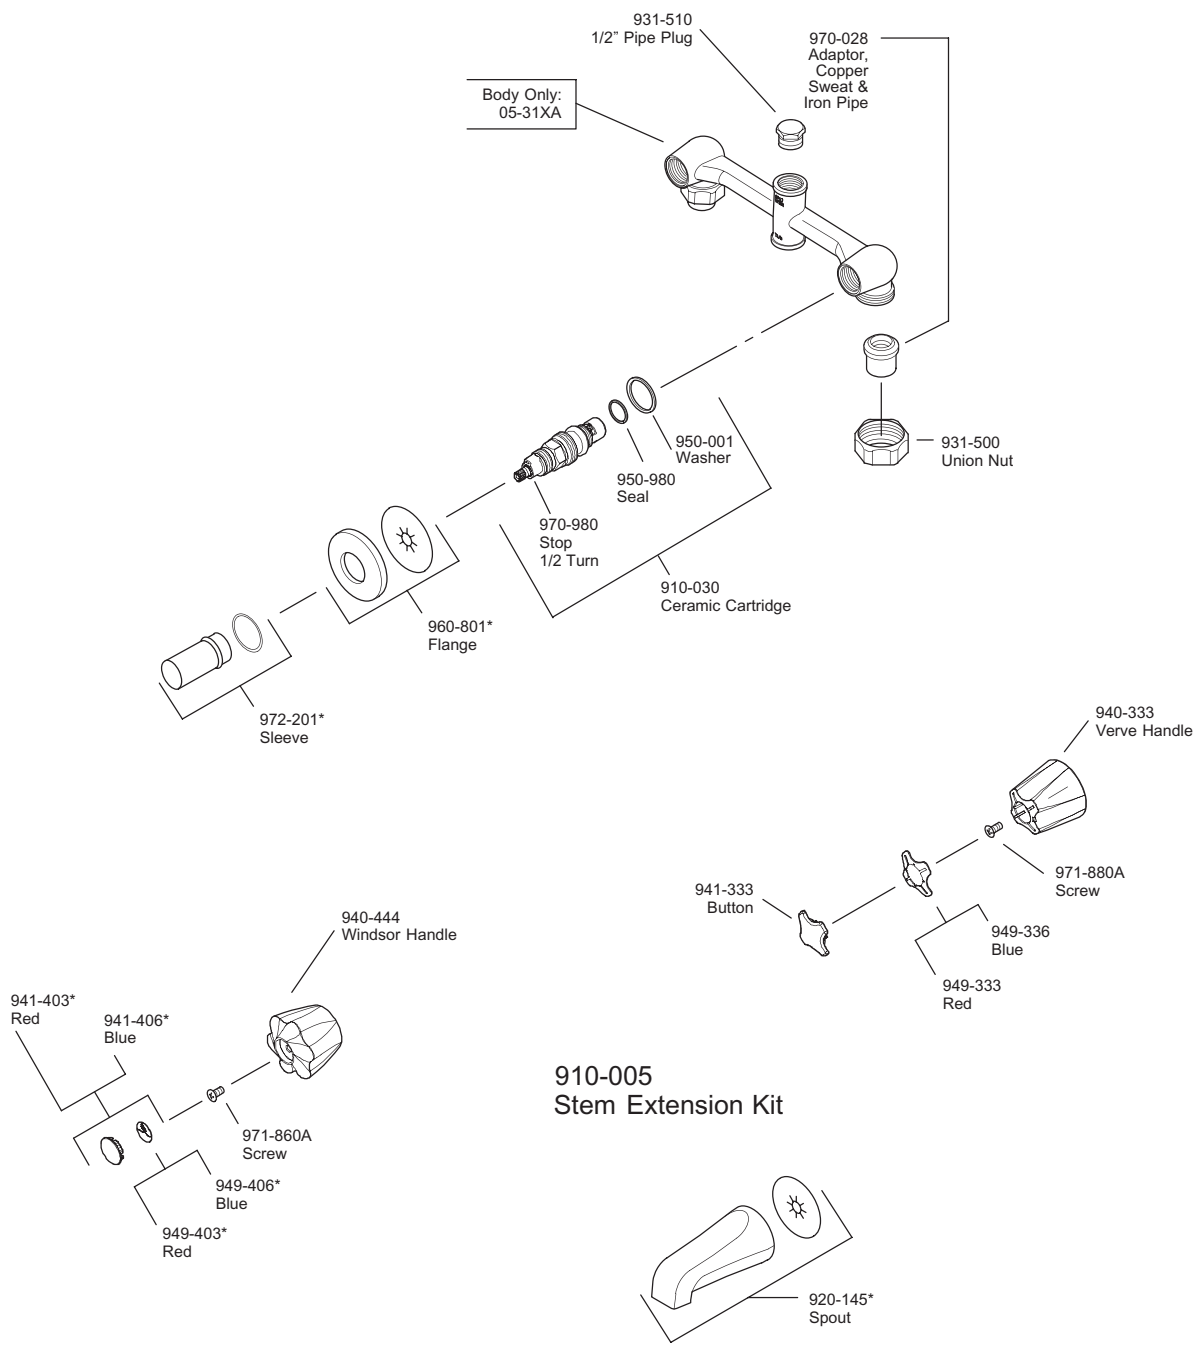

PARTS EXPLOSION

05 Series Two-Handle Tub Only

FINISHES * Indicates Finish

A Polished Chrome	L Satin Stainless	S Stainless Steel
B Black	M Almond	T Biscuit
E Rustic Pewter	N Antique Bronze	U Rustic Bronze
D PVD Polished Nickel	P Polished Brass	V PVD Polished Brass
J PVD Brushed Nickel	Q Satin Brass	W White
K Satin Nickel	R Copper	Z Oil-Rubbed Bronze

All finishes not available on all parts

1-800-PFAUCET www.pricepfaucet.com
 19701 DaVinci, Lake Forest, CA 92610

Price Pfister[®]
 Pf freshest Ideas in Pf faucets.

10/14/05