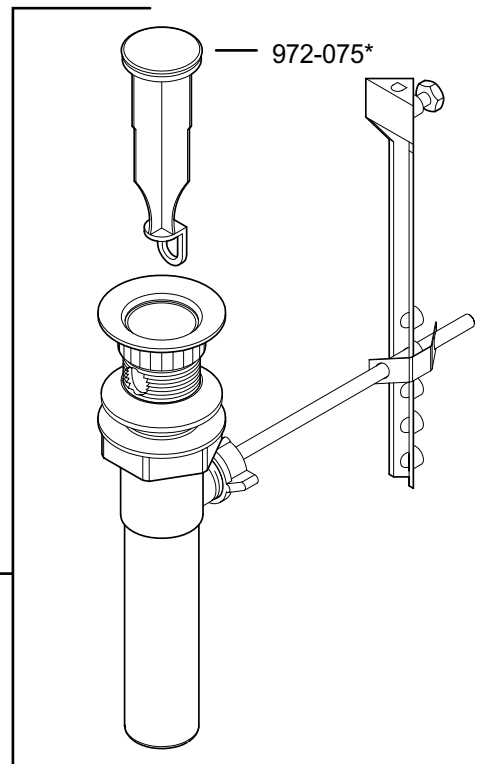

ALL PLASTIC

FINISHES * Indicates Finish

A Polished Chrome	M Almond	U Rustic Bronze
B Black	N Antique Bronze	V PVD Polished Brass
E Rustic Pewter	P Polished Brass	W White
D PVD Polished Nickel	Q Satin Brass	Y Tuscan Bronze
J PVD Brushed Nickel	R Copper	Z Oil-Rubbed Bronze
K Satin Nickel	S Stainless Steel	
L Satin Stainless	T Biscuit	

All finishes not available on all parts

1-800-PFAUCET www.pricepfister.com
19701 DaVinci, Lake Forest, CA 92610

10/24/06

Price Pfister®
Pf freshest Ideas in Pfaucets.