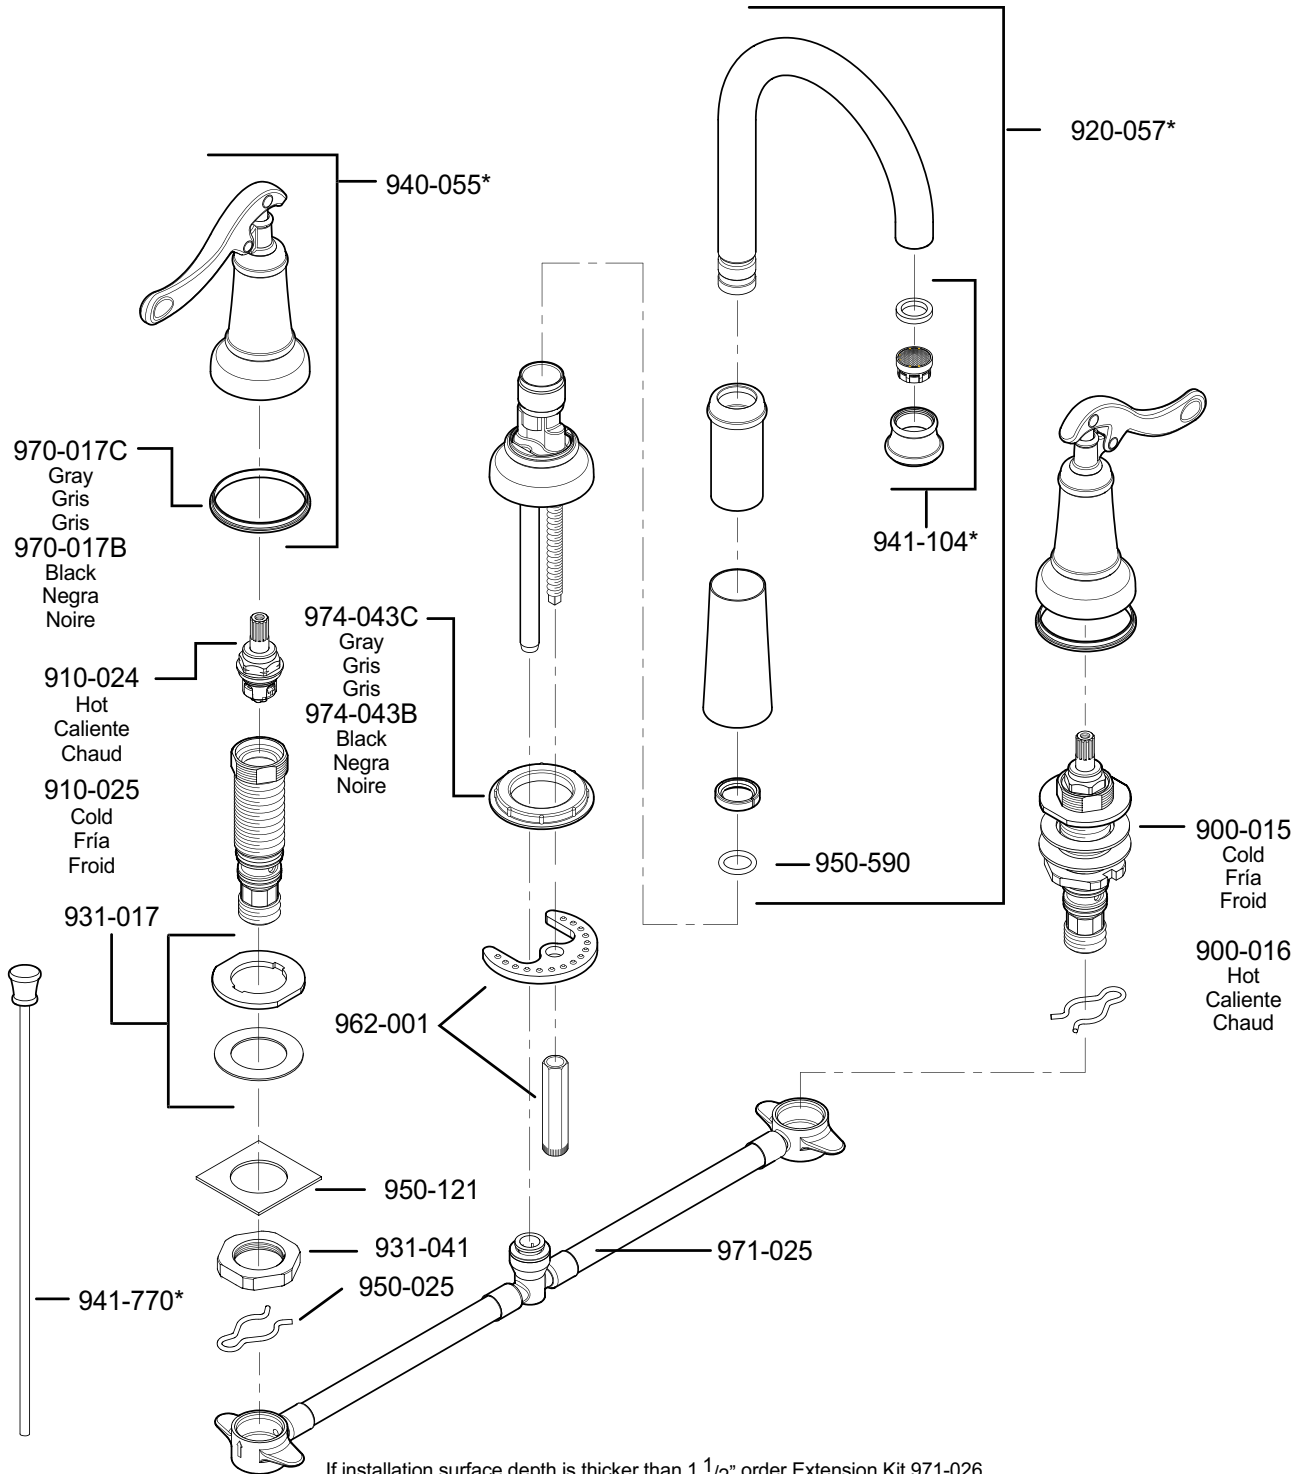

PARTS EXPLOSION

49 Series Ashfield™ 8"-15" Widespread Lavatory Faucet

If installation surface depth is thicker than 1 1/2" order Extension Kit 971-026

Si la profundidad superficie del fregadero de la instalación es más gruesa que 1 1/2", por favor pida la pieza de repuesto 971-026.

Si la profondeur surface de le l'évier installation est plus épaisse que 1 1/2", svp commandez le numéro de la pièce disponible 971-026.

FINISHES * Indicates Finish

A Polished Chrome	M Almond	U Rustic Bronze
B Black	N Antique Bronze	V PVD Polished Brass
E Rustic Pewter	P Polished Brass	W White
D PVD Polished Nickel	Q Satin Brass	Y Tuscan Bronze
J PVD Brushed Nickel	R Copper	Z Oil-Rubbed Bronze
K Satin Nickel	S Stainless Steel	
L Satin Stainless	T Biscuit	

All finishes not available on all parts

1-800-PFAUCET www.pricepfinder.com
19701 DaVinci, Lake Forest, CA 92610

10/24/06

Price Pfister®
Pf Pfreshest Ideas in Pf faucets.

PARTS EXPLOSION

47 Series Pop-Up Assemblies

All finishes not available on all parts

1-800-PFAUCET www.pricepfister.com
19701 DaVinci, Lake Forest, CA 92610

10/24/06

Price Pfister[®]
Pf freshest Ideas in Pfaucets.