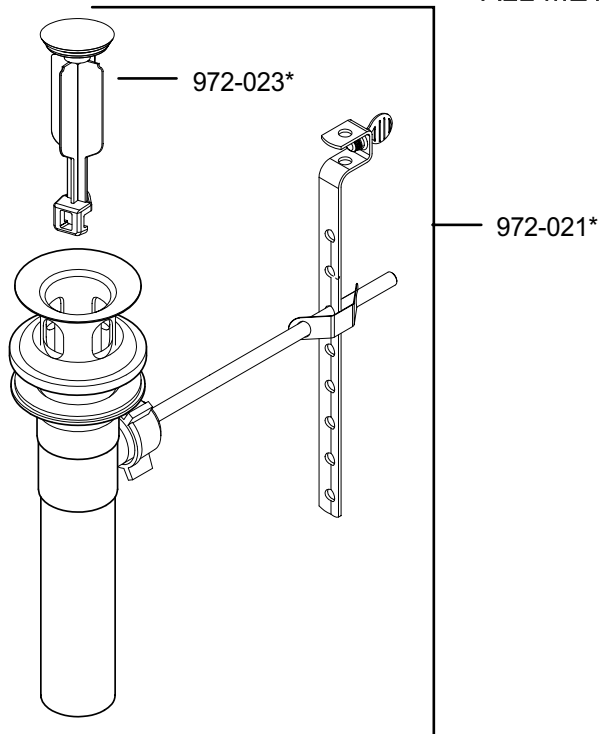

PARTS EXPLOSION

47 Series Pop-Up Assemblies

ALL METAL

50/50

ALL PLASTIC

FINISHES * Indicates Finish

A Polished Chrome	M Almond	U Rustic Bronze
B Black	N Antique Bronze	V PVD Polished Brass
E Rustic Pewter	P Polished Brass	W White
D PVD Polished Nickel	Q Satin Brass	Y Tuscan Bronze
J PVD Brushed Nickel	R Copper	Z Oil-Rubbed Bronze
K Satin Nickel	S Stainless Steel	
L Satin Stainless	T Biscuit	

All finishes not available on all parts

1-800-PFAUCET www.pricepfister.com
19701 DaVinci, Lake Forest, CA 92610

10/24/06

Price Pfister®
Pf freshest Ideas in Pfaucets.