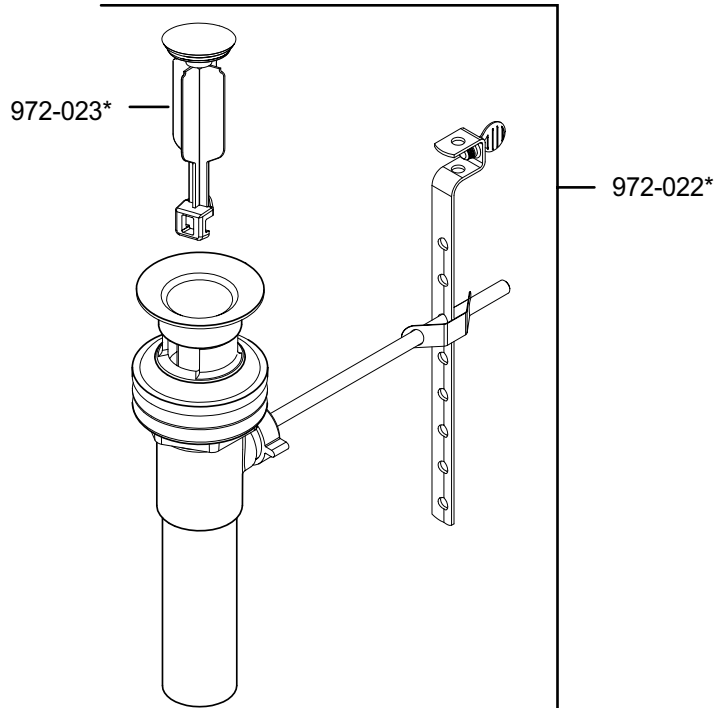

PARTS EXPLOSION

49 Series Ashfield™ 8"-15" Widespread Lavatory Faucet

If installation surface depth is thicker than 1 1/2" order Extension Kit 971-026

Si la profundidad superficie del fregadero de la instalación es más gruesa que 1 1/2", por favor pida la pieza de repuesto 971-026.

Si la profondeur surface de le l'évier installation est plus épaisse que 1 1/2", svp commandez le numéro de la pièce disponible 971-026.

FINISHES * Indicates Finish

A Polished Chrome	M Almond	U Rustic Bronze
B Black	N Antique Bronze	V PVD Polished Brass
E Rustic Pewter	P Polished Brass	W White
D PVD Polished Nickel	Q Satin Brass	Y Tuscan Bronze
J PVD Brushed Nickel	R Copper	Z Oil-Rubbed Bronze
K Satin Nickel	S Stainless Steel	
L Satin Stainless	T Biscuit	

All finishes not available on all parts

1-800-PFAUCET www.pricepfinder.com
19701 DaVinci, Lake Forest, CA 92610

10/24/06

Price Pfister®
Pf Pfreshest Ideas in Pf faucets.

PARTS EXPLOSION

47 Series Pop-Up Assemblies