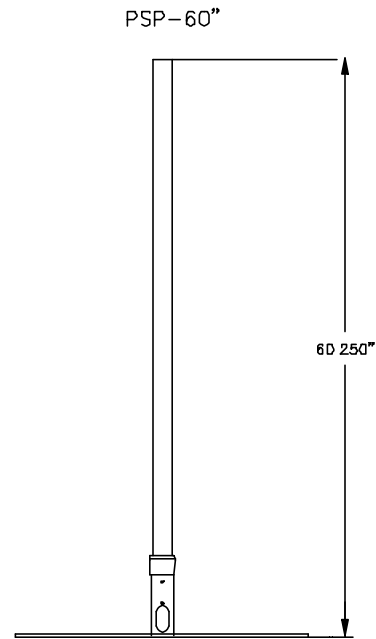

Issue Date:		Revisions	
No.	Date	Description	

PSP- BASE STAND

TUBE EXTENSION  
TUBES SIZE AVAILABLE

**PREMIER**

Mounts With Muscle  
2980 A Enterprise Street  
Brea, Ca 92621

PH 800 366 9700 FAX 800 882 4888  
PH 714 528 2072 FAX 714 528 2062

Title:	PSP SERIES
Type:	TFT SCREEN FLOOR STAND
Functions:	