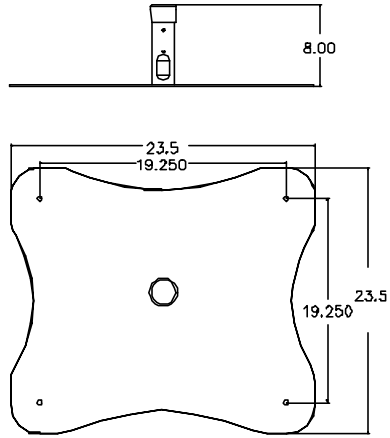

Issue Date:		Revisions	
No.	Date	Description	

PSP- BASE STAND

TUBE EXTENSION  
TUBES SIZE AVAILABLE

**PREMIER**

Mounts With Muscle  
2980 A Enterprise Street  
Brea, Ca 92621

PH 800 366 9700 FAX 800 882 4888  
PH 714 528 2072 FAX 714 528 2062

Title:	PSP SERIES
Type:	TFT SCREEN FLOOR STAND
Functions:	