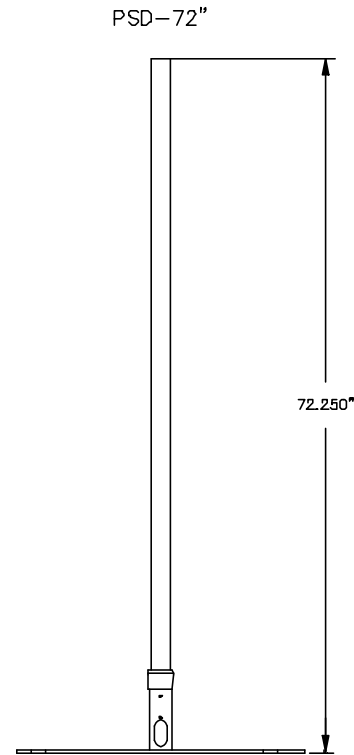

Issue Date:		Revisions	
No.	Date	Description	

PSP- BASE STAND

TUBE EXTENSION  
TUBES SIZE AVAILABLE

**PREMIER**

Mounts With Muscle  
2980 A Enterprise Street  
Brea, Ca 92621

PH 800 366 9700 FAX 800 882 4888  
PH 714 528 2072 FAX 714 528 2062

Title:	PSP SERIES
Type:	TFT SCREEN FLOOR STAND
Functions:	