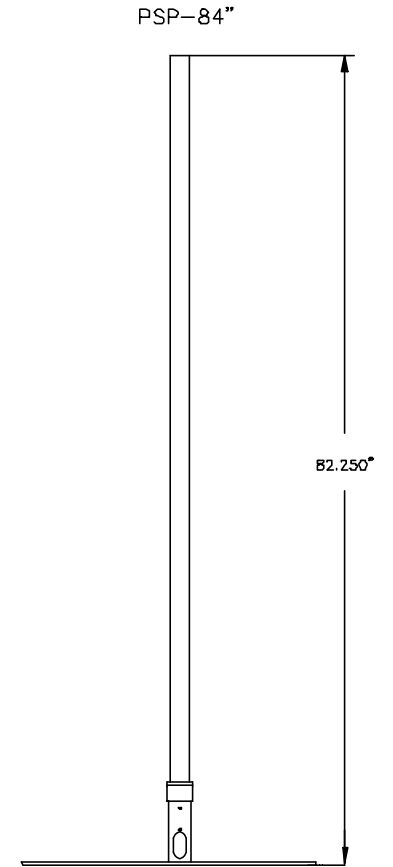

Issue Date:		Revisions	
No.	Date	Description	

PSP- BASE STAND

TUBE EXTENSION  
TUBES SIZE AVAILABLE

**PREMIER**

Mounts With Muscle  
2980 A Enterprise Street  
Brea, Ca 92621

PH 800 366 9700 FAX 800 882 4888  
PH 714 528 2072 FAX 714 528 2062

Title:	PSP SERIES
Type:	TFT SCREEN FLOOR STAND
Functions:	