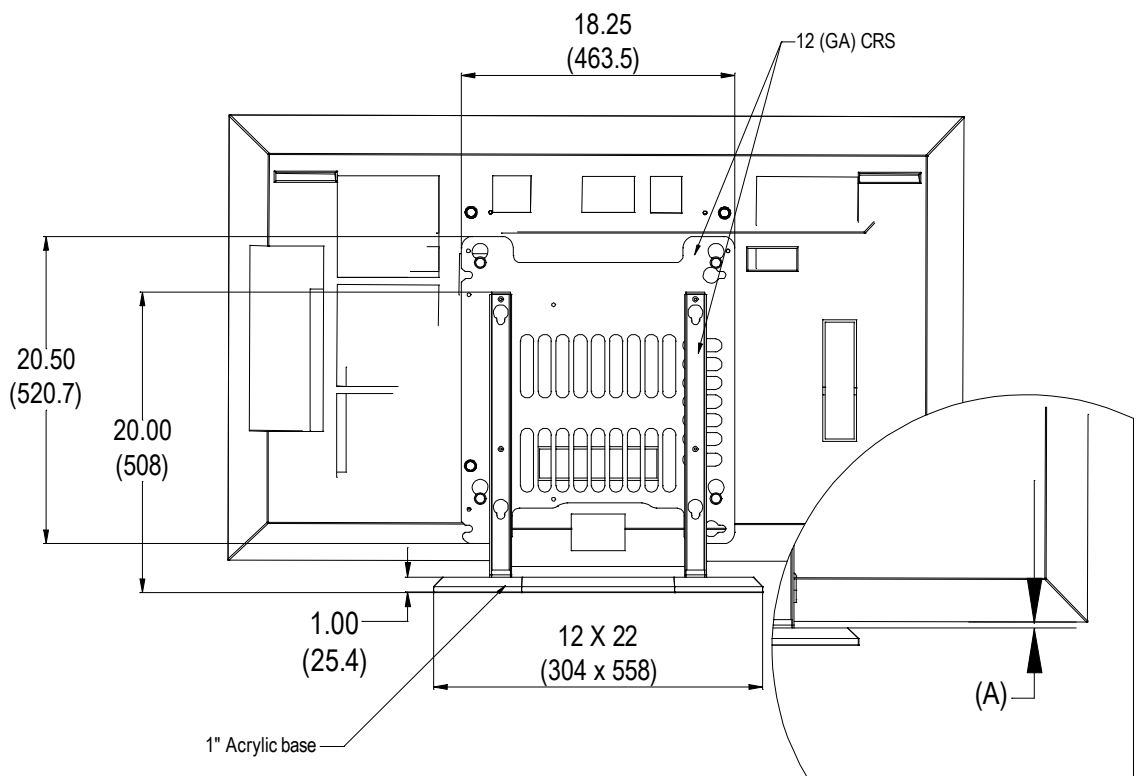

Dimensions are in inch and mm

MODEL	A
PFM-32C1	.37 (9.4)
FWD32LX1, FWD32DV1	1.0 (25.4)
PFM-42B1, PFM-42V1, FWD42X1	.72 (18.2)
PFM-42LX1, FWD42DV1	1.0 (25.4)
PFM-50C1	.90 (22.8)
PFM-50DV1	1.0 (25.4)

 **PREMIER MOUNTS™**  
 3130 E. Miraloma Ave Anaheim, CA 92806 Phone: 800 368-9700 Fax: 800 832-4888

TITLE	Sony PSD-TRI stand	
MATERIAL	12 (GA) CRS & Acrylic	