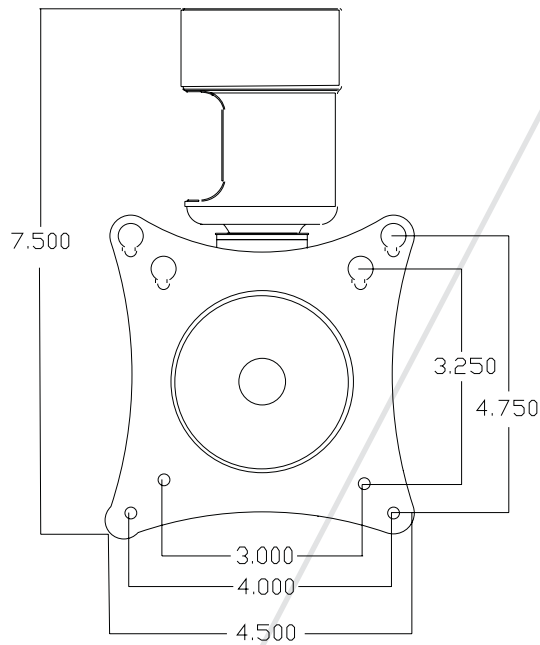

Once installed, your LCD will suspend 24"-46" from the ceiling. All cables can be routed inside the pipe for a clean installation. Plus, it's backed by our industry-leading Lifetime Guarantee.

PRC fits 10"-40" LCDs

Features:

- Fits LCD displays from 10"- 40"
- VESA 75/100 compatible
- +/-15° tilt and pivot; +/-360° rotation
- Cable routing inside pipe
- Adjustable height from 24"-46"
- Lifetime Guarantee

Model: PRC

Suggested List: \$199.99

Color: Black

Fits: 10"-40" Displays

Max Load: 50 lbs

UPC: 829973100582

The PRC allows you to tilt and pivot your LCD

PRC (front view)

PRC (ceiling plate)

PRC (side view)

PRC (adjustable height)

*Measurements are shown in inches

 **PREMIER MOUNTS™**
The original holding company
www.mounts.com • 800.368.9700

North America
800.368.9700
800.832.4888 (Fax)

Europe
44.24.76.614700
44.24.76.614710 (Fax)