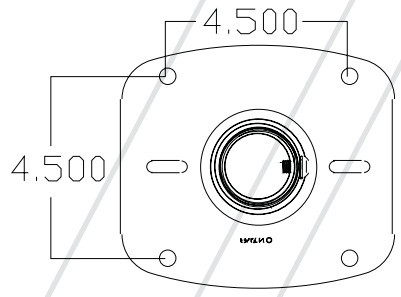

Once installed, your LCD will suspend 24"-46" from the ceiling. All cables can be routed inside the pipe for a clean installation. Plus, it's backed by our industry-leading Lifetime Guarantee.

PRC fits 10"-40" LCDs

Features:

- Fits LCD displays from 10"- 40"
- VESA 75/100 compatible
- +/-15° tilt and pivot; +/-360° rotation
- Cable routing inside pipe
- Adjustable height from 24"-46"
- Lifetime Guarantee

Model: PRC

Suggested List: \$199.99

Color: Black

Fits: 10"-40" Displays

Max Load: 50 lbs

UPC: 829973100582

The PRC allows you to tilt and pivot your LCD

PRC (front view)

PRC (ceiling plate)

PRC (side view)

PRC (adjustable height)

*Measurements are shown in inches

 **PREMIER MOUNTS™**
The original holding company
www.mounts.com • 800.368.9700

North America
800.368.9700
800.832.4888 (Fax)

Europe
44.24.76.614700
44.24.76.614710 (Fax)