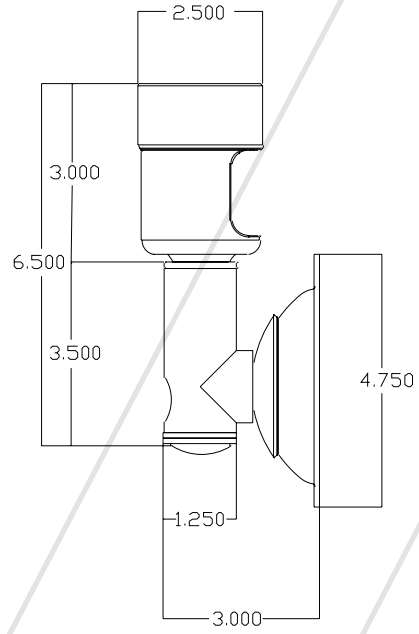

Once installed, your LCD will suspend 24"-46" from the ceiling. All cables can be routed inside the pipe for a clean installation. Plus, it's backed by our industry-leading Lifetime Guarantee.

PRC fits 10"-40" LCDs

Features:

- Fits LCD displays from 10"- 40"
- VESA 75/100 compatible
- +/-15° tilt and pivot; +/-360° rotation
- Cable routing inside pipe
- Adjustable height from 24"-46"
- Lifetime Guarantee

Model: PRC

Suggested List: \$199.99

Color: Black

Fits: 10"-40" Displays

Max Load: 50 lbs

UPC: 829973100582

The PRC allows you to tilt and pivot your LCD

PRC (front view)

PRC (ceiling plate)

PRC (side view)

PRC (adjustable height)

*Measurements are shown in inches

 **PREMIER MOUNTS™**
The original holding company
www.mounts.com • 800.368.9700

North America
800.368.9700
800.832.4888 (Fax)

Europe
44.24.76.614700
44.24.76.614710 (Fax)