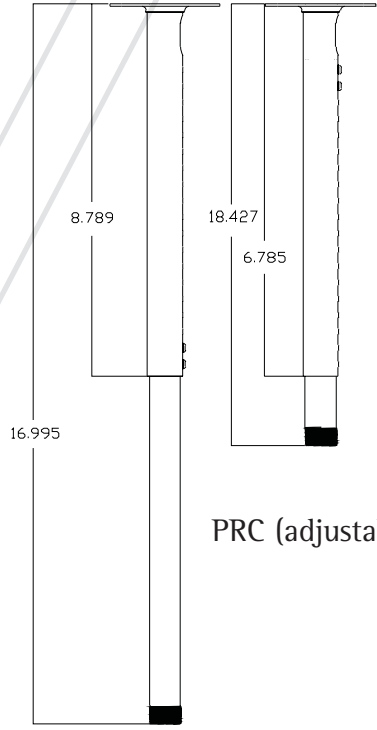

Once installed, your LCD will suspend 24"-46" from the ceiling. All cables can be routed inside the pipe for a clean installation. Plus, it's backed by our industry-leading Lifetime Guarantee.

PRC fits 10"-40" LCDs

Features:

- Fits LCD displays from 10"- 40"
- VESA 75/100 compatible
- +/-15° tilt and pivot; +/-360° rotation
- Cable routing inside pipe
- Adjustable height from 24"-46"
- Lifetime Guarantee

Model: PRC

Suggested List: \$199.99

Color: Black

Fits: 10"-40" Displays

Max Load: 50 lbs

UPC: 829973100582

The PRC allows you to tilt and pivot your LCD

PRC (front view)

PRC (ceiling plate)

PRC (side view)

PRC (adjustable height)

*Measurements are shown in inches

 **PREMIER MOUNTS™**
The original holding company
www.mounts.com • 800.368.9700

North America
800.368.9700
800.832.4888 (Fax)

Europe
44.24.76.614700
44.24.76.614710 (Fax)