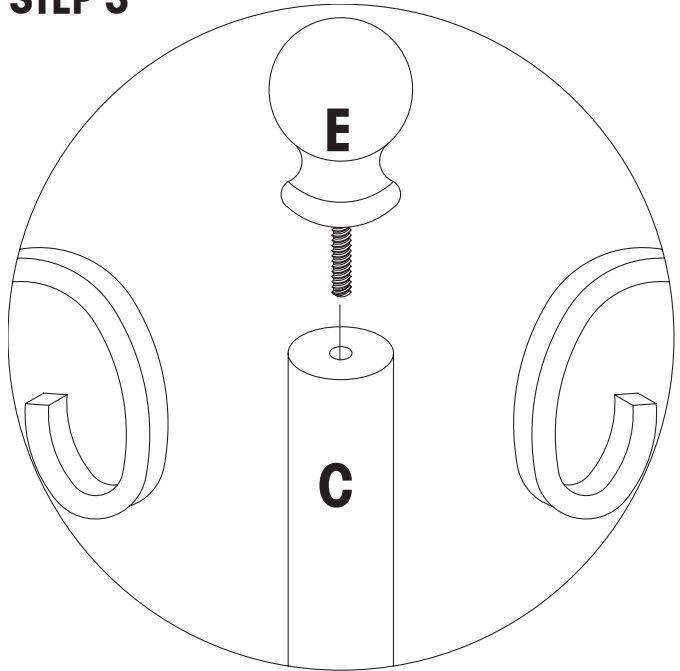

ASSEMBLY INSTRUCTIONS (LZ)

MODEL NO. 690-384 "GARDEN DISTRICT"

Made in China

836-384 "GARDEN DISTRICT"

935-384 "GARDEN DISTRICT"

Thank you for purchasing this quality product. Be sure to check all packing material carefully for small parts which may have come loose inside the carton during shipment. Separate, identify, and count all parts and metal hardware. Compare with parts list and hardware illustrations to be sure all parts are present. If any part(s) are missing or damaged, phone, fax, or mail to our Customer Service Department. For efficient and speedy service, please indicate the model number and code letter of part(s) needed.

- (A) BASE
- (B) POST
- (C) HANGER

- (D) CONNECTOR
- (E) FINIAL

STEP 1

STEP 2

STEP 3

IF YOU HAVE A PROBLEM, WE WANT TO HAVE THE OPPORTUNITY TO MAKE IT RIGHT!

Should there be any missing or defective part(s),
Fax this form to (310) 841-0842
 or call Customer Service at (310) 204-2224
 Have your model number and part code letter handy.