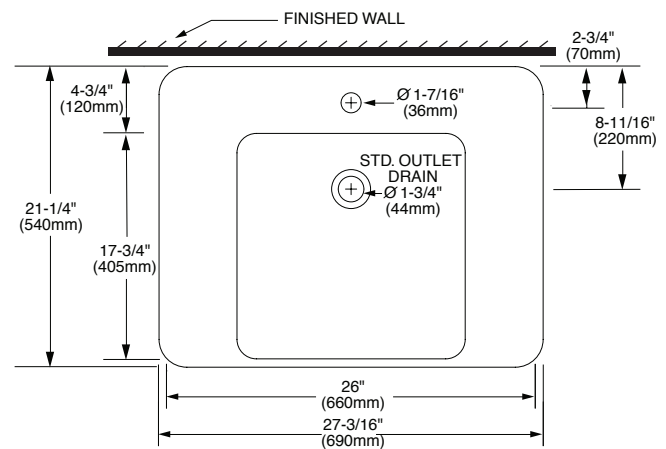

EPIC ABOVE-COUNTER BASIN, MODEL 15040

- Contemporary basin design
- Sharp profile
- Fire clay construction
- For use with grid drain
- Available in White only
- Single faucet hole
- Made in Italy
- Available in White (001) or Matte Black (078)
- Can also be used as a wall-mounted basin

Nominal Dimensions:

27-3/16" x 21-1/4" x 6-5/16"
(690 x 540 x 160mm)

Fixture Dimensions conform to ASME Standard
A112.19.9

To Be Specified

- Faucet:
- Faucet Finish:
- Supplies:
- 1-1/4" Trap:
- Nipple:

Above Counter Basins

NOTES:

★ DIMENSIONS SHOWN FOR LOCATION OF SUPPLIES AND "P" TRAP ARE SUGGESTED.

▲ FOR COUNTERTOP CUTOUT, REFER TO INSTALLATION INSTRUCTIONS SUPPLIED WITH LAVATORY. FITTINGS NOT INCLUDED AND MUST BE ORDERED SEPARATELY.

IMPORTANT: Dimensions of fixtures are nominal and may vary within the range of tolerances established by ASME Standard A112.19.9. These measurements are subject to change or cancellation. No responsibility is assumed for use of superseded or voided pages.