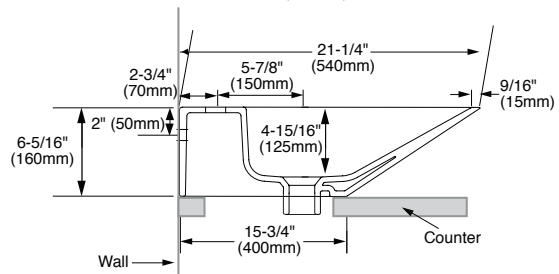

EPIC ABOVE-COUNTER BASIN, MODEL 15040

- Contemporary basin design
- Sharp profile
- Fire clay construction
- For use with grid drain
- Available in White only
- Single faucet hole
- Made in Italy
- Available in White (001) or Matte Black (078)
- Can also be used as a wall-mounted basin

Nominal Dimensions:

27-3/16" x 21-1/4" x 6-5/16"
(690 x 540 x 160mm)

Fixture Dimensions conform to ASME Standard
A112.19.9

To Be Specified

- Faucet:
- Faucet Finish:
- Supplies:
- 1-1/4" Trap:
- Nipple:

Above Counter Basins

NOTES:

★ DIMENSIONS SHOWN FOR LOCATION OF SUPPLIES AND "P" TRAP ARE SUGGESTED.

▲ FOR COUNTERTOP CUTOUT, REFER TO INSTALLATION INSTRUCTIONS SUPPLIED WITH LAVATORY. FITTINGS NOT INCLUDED AND MUST BE ORDERED SEPARATELY.

IMPORTANT: Dimensions of fixtures are nominal and may vary within the range of tolerances established by ASME Standard A112.19.9. These measurements are subject to change or cancellation. No responsibility is assumed for use of superseded or voided pages.