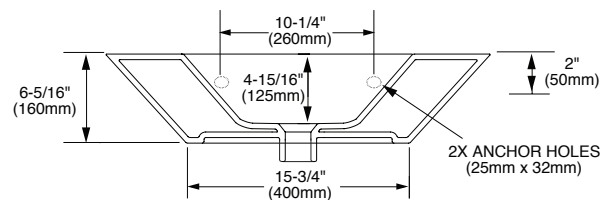

EPIC ABOVE-COUNTER BASIN, MODEL 15040

- Contemporary basin design
- Sharp profile
- Fire clay construction
- For use with grid drain
- Available in White only
- Single faucet hole
- Made in Italy
- Available in White (001) or Matte Black (078)
- Can also be used as a wall-mounted basin

Nominal Dimensions:

27-3/16" x 21-1/4" x 6-5/16"
(690 x 540 x 160mm)

Fixture Dimensions conform to ASME Standard
A112.19.9

To Be Specified

- Faucet:
- Faucet Finish:
- Supplies:
- 1-1/4" Trap:
- Nipple:

Above Counter Basins

NOTES:

★ DIMENSIONS SHOWN FOR LOCATION OF SUPPLIES AND "P" TRAP ARE SUGGESTED.

▲ FOR COUNTERTOP CUTOUT, REFER TO INSTALLATION INSTRUCTIONS SUPPLIED WITH LAVATORY. FITTINGS NOT INCLUDED AND MUST BE ORDERED SEPARATELY.

IMPORTANT: Dimensions of fixtures are nominal and may vary within the range of tolerances established by ASME Standard A112.19.9. These measurements are subject to change or cancellation. No responsibility is assumed for use of superseded or voided pages.