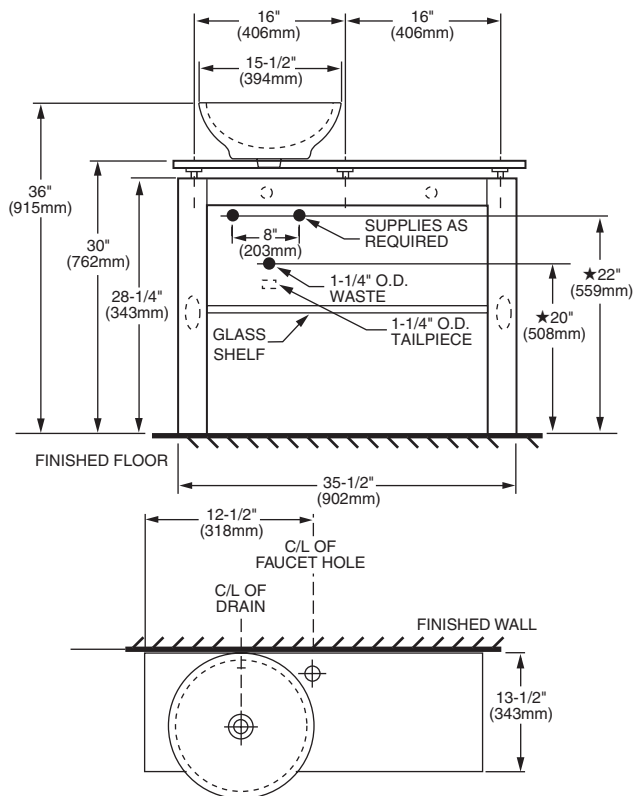

Kit Components:

- 15010 Como Above Counter Lavatory with Integral Overflow
- 30190 Kyomi Table Frame
- 32190 Kyomi Glass Shelf
- 31191 Carrera Marble Top

Nominal Dimensions:

35-1/2" x 14" (902 x 356mm)
30" (762mm) countertop height

Fixture Dimensions conform to ANSI Standard
A112.19.3M & A112.19.2M

To Be Specified

- Color:
- Faucet:
- Faucet Finish:
- Supplies:
- 1-1/4" Trap:
- Nipple:

NOTES:

- ★ DIMENSIONS SHOWN FOR LOCATION OF SUPPLIES AND "P" TRAP ARE SUGGESTED.
- FOR REINFORCEMENT ONLY. TAKE ACTUAL DIMENSIONS FROM FIXTURE. MOUNTING FEATURES TO BE FURNISHED BY OTHERS. PROVIDE SUITABLE REINFORCEMENT FOR ALL WALL SUPPORTS. FITTINGS NOT INCLUDED AND MUST BE ORDERED SEPARATELY. INSTALLATION INSTRUCTIONS SUPPLIED WITH LAVATORY.

IMPORTANT: Dimensions of fixtures are nominal and may vary within the range of tolerances established by ANSI Standard A112.19.3M. These measurements are subject to change or cancellation. No responsibility is assumed for use of superseded or voided pages.