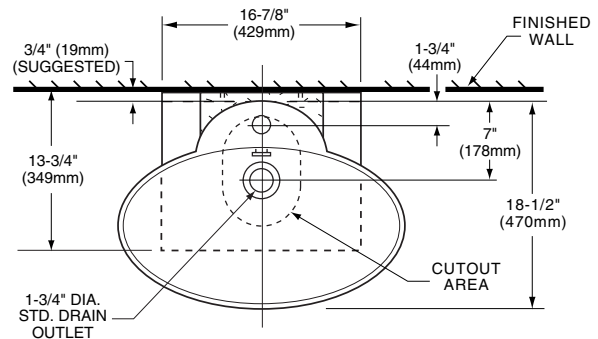

Kit Components:

- 21560** Kyomi Pedestal Table in Italian Cherry (600) or Wenge (610) Finishes
- 30170** Kyomi Above Counter Basin - Single Hole Only

Nominal Dimensions:

Table: 16-7/8" x 13" x 28-7/8"
(429 x 349 x 733mm)

Overall with Kyomi lav:
24-3/4" x 18-1/2" x 34"
(629 x 470 x 864mm)

Fixture Dimensions conform to ANSI Standard
A112.19.3M & A112.19.2M

Shown with Iperbole™ faucet (5131.101.002)

To Be Specified

- Console Finish:
- Faucet:
- Faucet Finish:
- Supplies:
- 1-1/4" Trap:
- Nipple:

NOTES:

- ★ DIMENSIONS SHOWN FOR LOCATION OF SUPPLIES AND "P" TRAP ARE SUGGESTED.
- MOUNTING FEATURES TO BE FURNISHED BY OTHERS.
- PROVIDE SUITABLE REINFORCEMENT FOR ALL WALL SUPPORTS.
- FITTINGS NOT INCLUDED AND MUST BE ORDERED SEPARATELY.
- INSTALLATION INSTRUCTIONS SUPPLIED WITH LAVATORY.

IMPORTANT: Dimensions of fixtures are nominal and may vary within the range of tolerances established by ANSI Standard A112.19.2M. These measurements are subject to change or cancellation. No responsibility is assumed for use of superseded or voided pages.