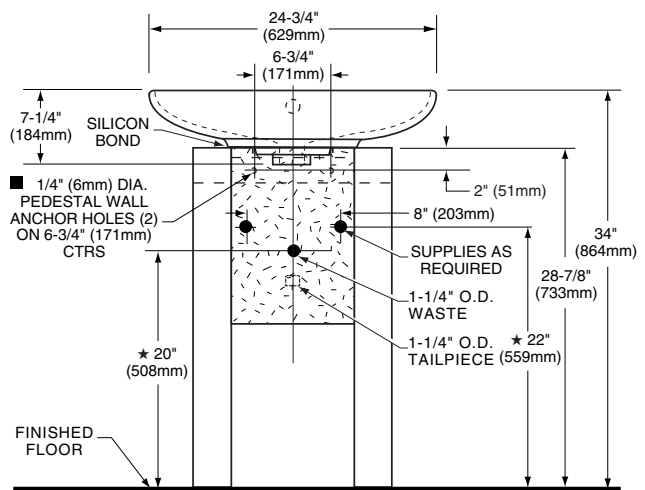

Kit Components:

- 21560** Kyomi Pedestal Table in Italian Cherry (600) or Wenge (610) Finishes
- 30170** Kyomi Above Counter Basin - Single Hole Only

Nominal Dimensions:

Table: 16-7/8" x 13" x 28-7/8"
(429 x 349 x 733mm)

Overall with Kyomi lav:
24-3/4" x 18-1/2" x 34"
(629 x 470 x 864mm)

Fixture Dimensions conform to ANSI Standard
A112.19.3M & A112.19.2M

Shown with Iperbole™ faucet (5131.101.002)

To Be Specified

- Console Finish:
- Faucet:
- Faucet Finish:
- Supplies:
- 1-1/4" Trap:
- Nipple:

NOTES:

- ★ DIMENSIONS SHOWN FOR LOCATION OF SUPPLIES AND "P" TRAP ARE SUGGESTED.
- MOUNTING FEATURES TO BE FURNISHED BY OTHERS.
- PROVIDE SUITABLE REINFORCEMENT FOR ALL WALL SUPPORTS.
- FITTINGS NOT INCLUDED AND MUST BE ORDERED SEPARATELY.
- INSTALLATION INSTRUCTIONS SUPPLIED WITH LAVATORY.

IMPORTANT: Dimensions of fixtures are nominal and may vary within the range of tolerances established by ANSI Standard A112.19.2M. These measurements are subject to change or cancellation. No responsibility is assumed for use of superseded or voided pages.