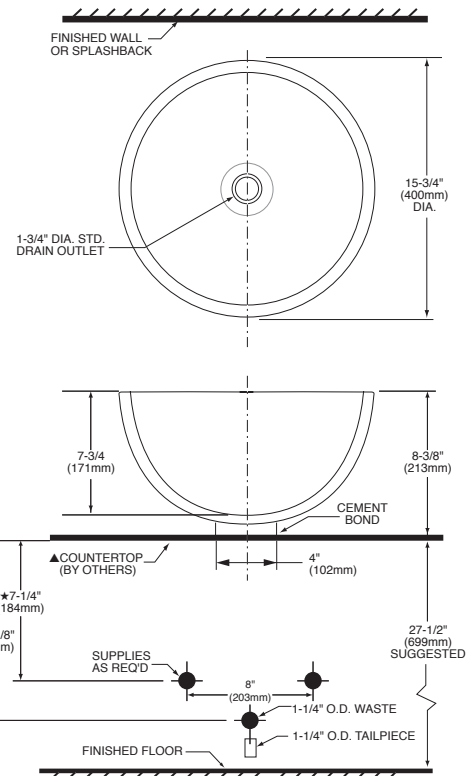

NOTES:

- ★ DIMENSIONS SHOWN FOR LOCATION OF SUPPLIES AND "P" TRAP ARE SUGGESTED.
- ▲ FOR COUNTERTOP CUTOUT, REFER TO INSTALLATION INSTRUCTIONS SUPPLIED WITH LAVATORY. FITTINGS NOT INCLUDED AND MUST BE ORDERED SEPARATELY.

IMPORTANT: Dimensions of fixtures are nominal and may vary within a range of tolerances. These measurements are subject to change or cancellation. No responsibility is assumed for use of superseded or voided pages.