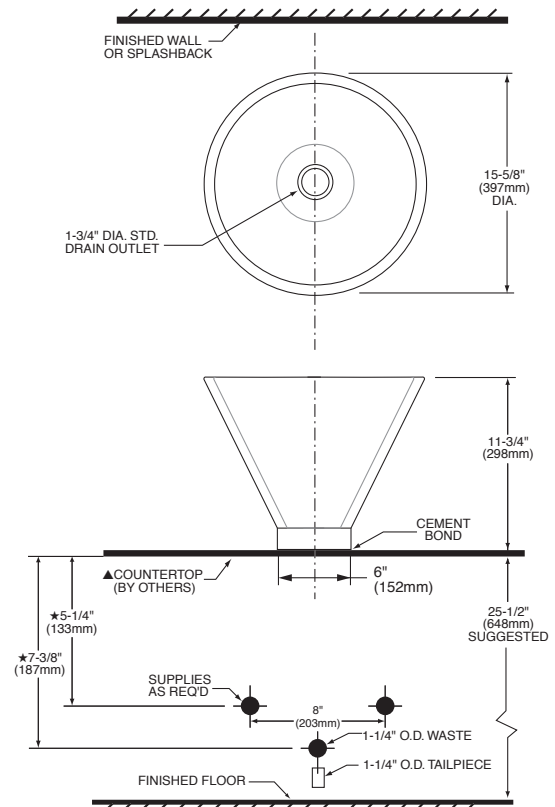

Nominal Dimensions:

- 15-5/8" (397mm) top diameter
- 11-3/4" (298mm) above counter height
- 11-1/2" (292mm) inside bowl depth

Bowl Inside Dimensions:

- 14-1/8" (359mm) diameter
- 11-1/8" (283mm) depth

Shown with Stemma faucet (5339.451.002)

To Be Specified

- Color:
- Faucet:
- Faucet Finish:
- Supplies:
- 1-1/4" Trap:
- Nipple:

GLASS WARNING: Glass items are hand crafted and actual color and/or design may slightly vary. Changes in lighting may also effect appearance. Install with grid drain only.

CAUTION: Do not over-tighten. THE NUT ON THE DRAIN SET SHOULD BE FINGER TIGHTENED AND THEN TURNED NO MORE THAN ONE ADDITIONAL TURN. Silicone or a series of rubber gaskets will be used to create a water tight seal. The metal surfaces of the drain set should never come in contact with the glass (Doing so can cause stresses to build in the glass, which could later crack the glass).

IMPORTANT: Dimensions of fixtures are nominal and may vary within a range of tolerances. These measurements are subject to change or cancellation. No responsibility is assumed for use of superseded or voided pages.