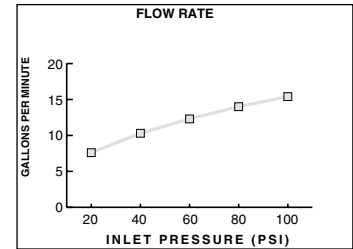

CODES AND STANDARDS

These products meet or exceed the following codes and standards:

ASME A112.18.1
CSAB125