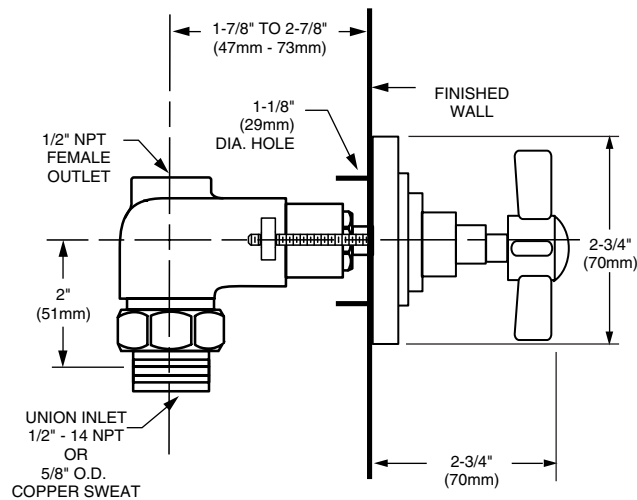

REPRISE 1/2" WALL VALVE, MODEL 5535.720

- Victorian styled
- Ceramic index button
- 1/2" NPT inlets and outlets
- Ceramic valve construction
- 10 gpm at 40 psi
- Coordinates with Lutezia and Pomezia Collection

Includes:

- RP720 Rough 1/2" Wall Valve
- T5535.720 Wall Valve Trim

Specify assembly finish: chrome, polished brass, polished nickel or brushed nickel

Extension Kits

- 066078-0070A** Wall Valve Extension Kit

CODES AND STANDARDS

These products meet or exceed the following codes and standards:

ASME A112.18.1
CSAB125

PORCHER®

REPRISE™ IN-WALL DIVERTER TRIM ONLY

IN-WALL DIVERTER TRIM ONLY, MODEL T535.420

- For use with Rough Diverter Valve:
RP420 or RP430
- Specify assembly finish: chrome, polished brass,
polished nickel or brushed nickel