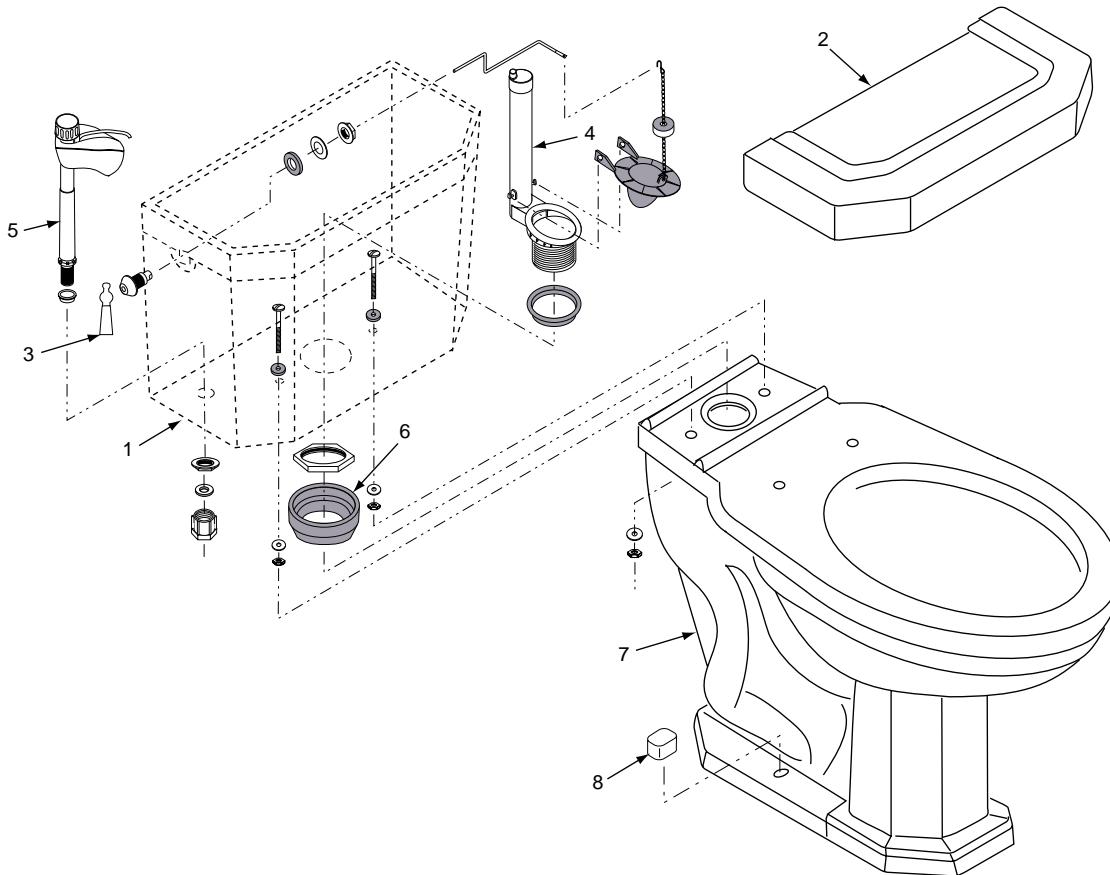

❑ **LUTEZIA ELONGATED 2-PIECE TOILET, MODEL 9016X**

- 90160.00.001 Toilet complete with chrome trip lever
- 90162.00.001 Toilet complete with polished brass trip lever
- 90165.00.001 Toilet complete with brushed nickel trip lever

Index No.	Part Number	Description	Qty. Used	90160	90162	90165
1	41160.00.001	TANK ASSY, COMPLETE, W/CHROME TRIP LEVER	1	X		
	41162.00.001	TANK ASSY, COMPLETE, W/POL BRASS TRIP LEVER	1		X	
	41165.00.001	TANK ASSY, COMPLETE, W/BRUSHED NICKEL TRIP LEVER	1			X
2	80160.00.001	. COVER, TANK	1	X	X	X
3	81050.00.000	. TRIP LEVER ASSY, CHROME (W/BEZEL AND MTG HDWR)	1	X		
	81052.00.000	. TRIP LEVER ASSY, POL BRASS (W/BEZEL AND MTG HDWR)	1		X	
	81052.00.000	. TRIP LEVER ASSY, BRSH NICKEL (W/BEZEL AND MTG HDWR)	1			X
4	83020.00.000	. FLUSH VALVE ASSY (W/FLAPPER ASSY, GASKET AND NUT)	1	X	X	X
5		. WATER CONTROL ASSY (W/MTG HDWR)	1	X	X	X
6	170-C	. KIT, COUPLING, BOWL/TANK (W/GASKET AND MTG HDWR)	1	X	X	X
7	40150.00.001	BOWL, ELONGATED	1	X	X	X
8	82010.00.001	BOLT CAP	2	X	X	X