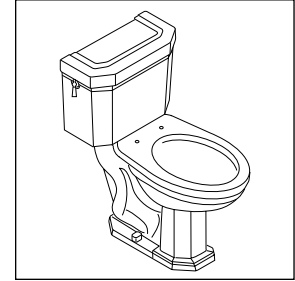

❑ **LUTEZIA ELONGATED 2-PIECE TOILET, MODEL 9016X**

- 90160.00.001 Toilet complete with chrome trip lever
- 90162.00.001 Toilet complete with polished brass trip lever
- 90165.00.001 Toilet complete with brushed nickel trip lever

Index No.	Part Number	Description	Qty. Used	90160	90162	90165
1	41160.00.001	TANK ASSY, COMPLETE, W/CHROME TRIP LEVER	1	X		
	41162.00.001	TANK ASSY, COMPLETE, W/POL BRASS TRIP LEVER	1		X	
	41165.00.001	TANK ASSY, COMPLETE, W/BRUSHED NICKEL TRIP LEVER	1			X
2	80160.00.001	. COVER, TANK	1	X	X	X
3	81050.00.000	. TRIP LEVER ASSY, CHROME (W/BEZEL AND MTG HDWR)	1	X		
	81052.00.000	. TRIP LEVER ASSY, POL BRASS (W/BEZEL AND MTG HDWR)	1		X	
	81052.00.000	. TRIP LEVER ASSY, BRSH NICKEL (W/BEZEL AND MTG HDWR)	1			X
4	83020.00.000	. FLUSH VALVE ASSY (W/FLAPPER ASSY, GASKET AND NUT)	1	X	X	X
5		. WATER CONTROL ASSY (W/MTG HDWR)	1	X	X	X
6	170-C	. KIT, COUPLING, BOWL/TANK (W/GASKET AND MTG HDWR)	1	X	X	X
7	40150.00.001	BOWL, ELONGATED	1	X	X	X
8	82010.00.001	BOLT CAP	2	X	X	X